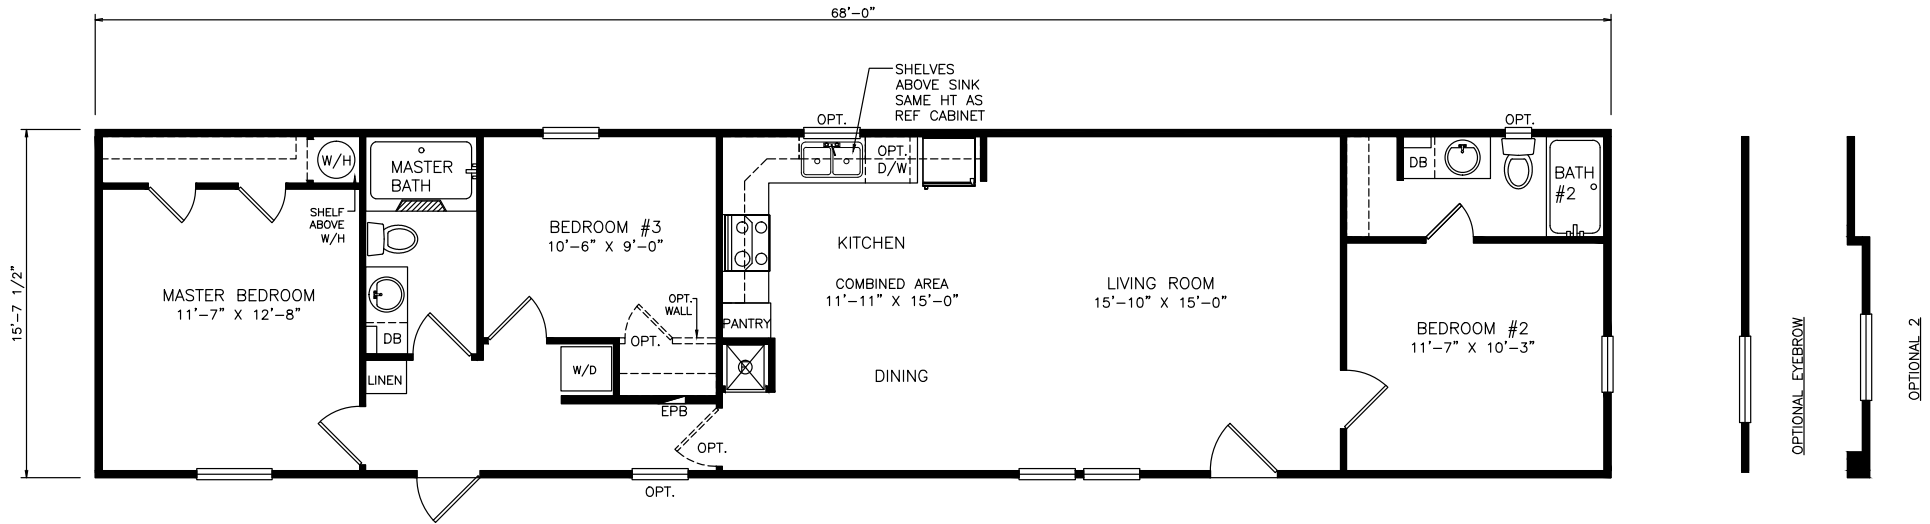

# Danforth

Select Series - Single Section

1,068 SQ. FT. (Approximate) 3 Bedrooms, 2 Baths

Last Updated: 6-18-21

15'-7 1/2"

68'-0"

OPTIONAL\_EYEBROW

OPTIONAL\_2