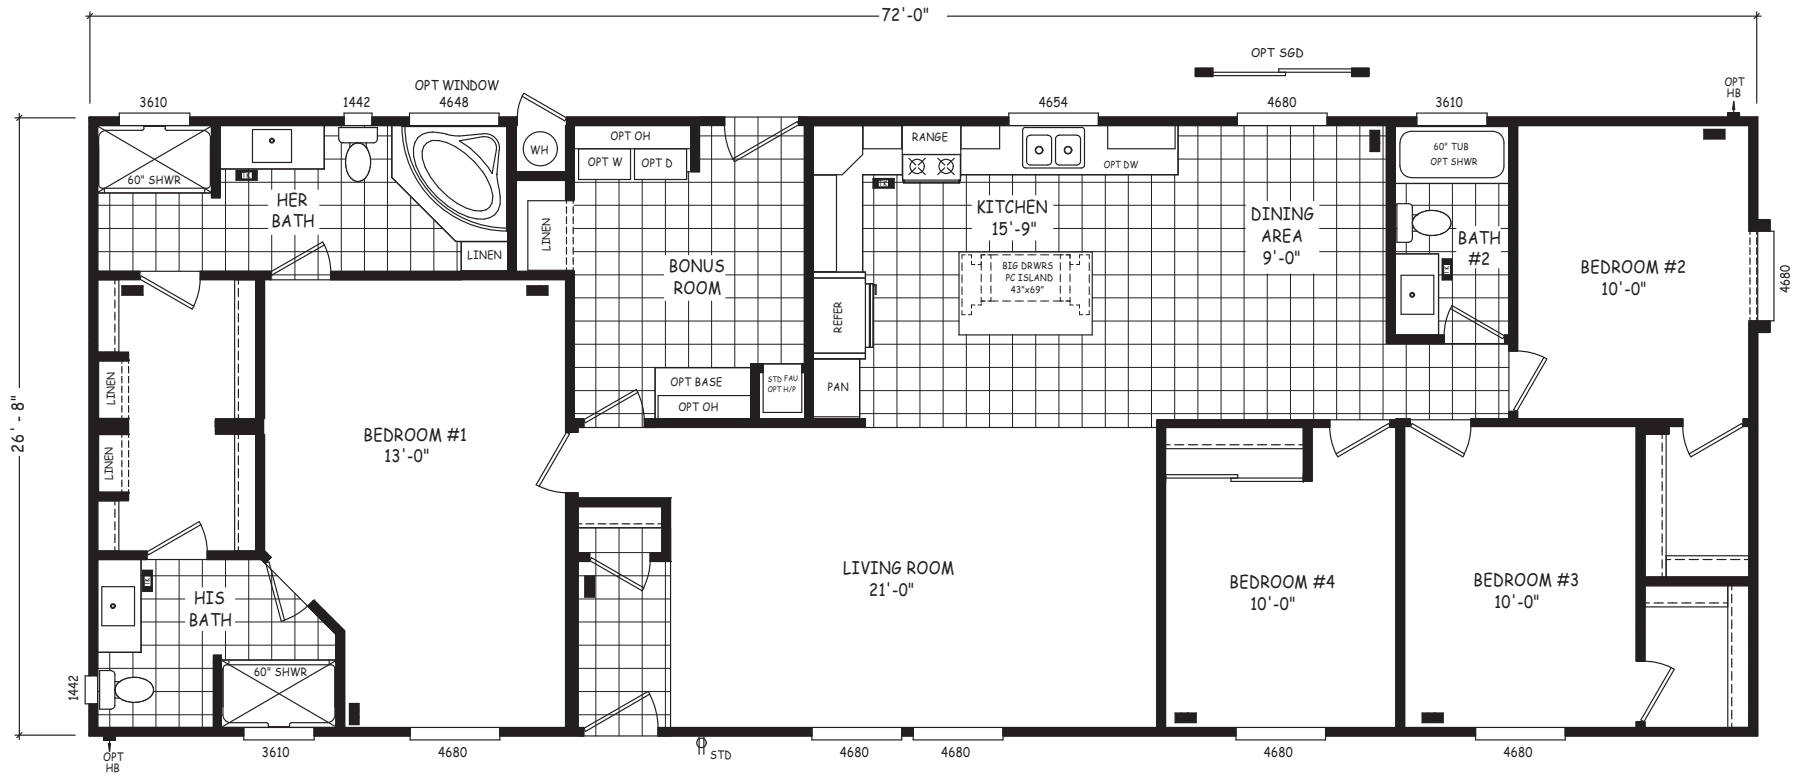

# Devlin

Pinnacle Series

1,920 SQ. FT. (Approximate) 4 Bedroom, 2 Bath

Last Updated: 8-22-22

**THE HOME OUTLET**  
890 N. Arizona Ave.  
Chandler, AZ 85225

**TheHomeOutletAZ.com | 1-800-965-5401**

**IMPORTANT:** Alta Cima Corp reserves the right to modify, cancel or substitute products or features of this event at any time without prior notice or obligation. Pictures and other promotional materials are representative and may depict or contain floor plans, square footages, elevations, options, upgrades, extra design features, decorations, floor coverings, specialty light fixtures, custom paint and wall coverings, window treatments, landscaping, sound and alarm systems, furnishings, appliances, and other designer/decorator features and amenities that are not included as part of the home and/or may not be available at all locations. Home, pricing and community information is subject to change, and homes to prior sale, at any time without notice or obligation. ©2020 Alta Cima Corp. All rights reserved.