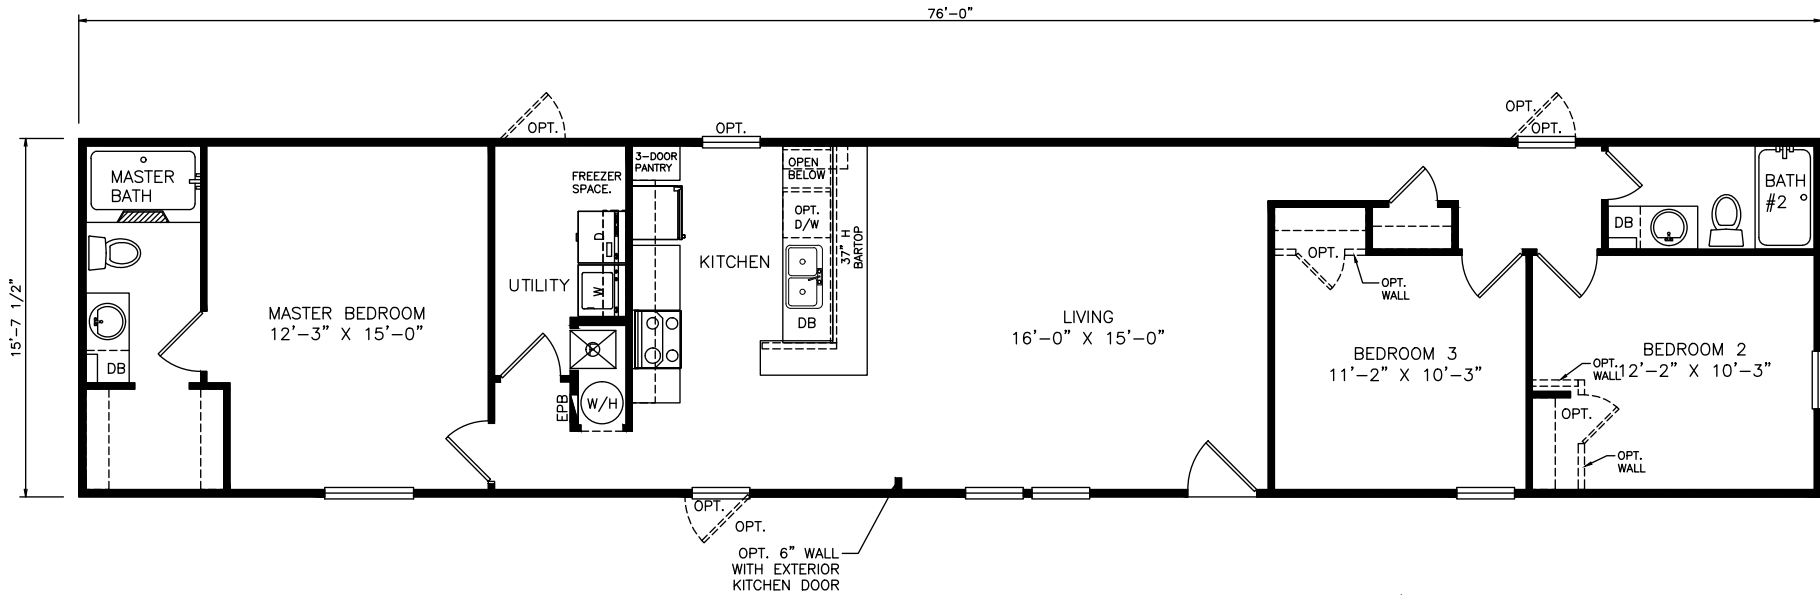

Elgin

Heritage Series - Single Section

1,193 SQ. FT. (Approximate) 3 Bedrooms, 2 Baths

Last Updated: 6-22-21

OVERHEAD DUCT ONLY

 OPTIONAL DOOR LOCATIONS (3)
(SPECIFY ONE)

THE HOME OUTLET
890 N. Arizona Ave.
Chandler, AZ 85225