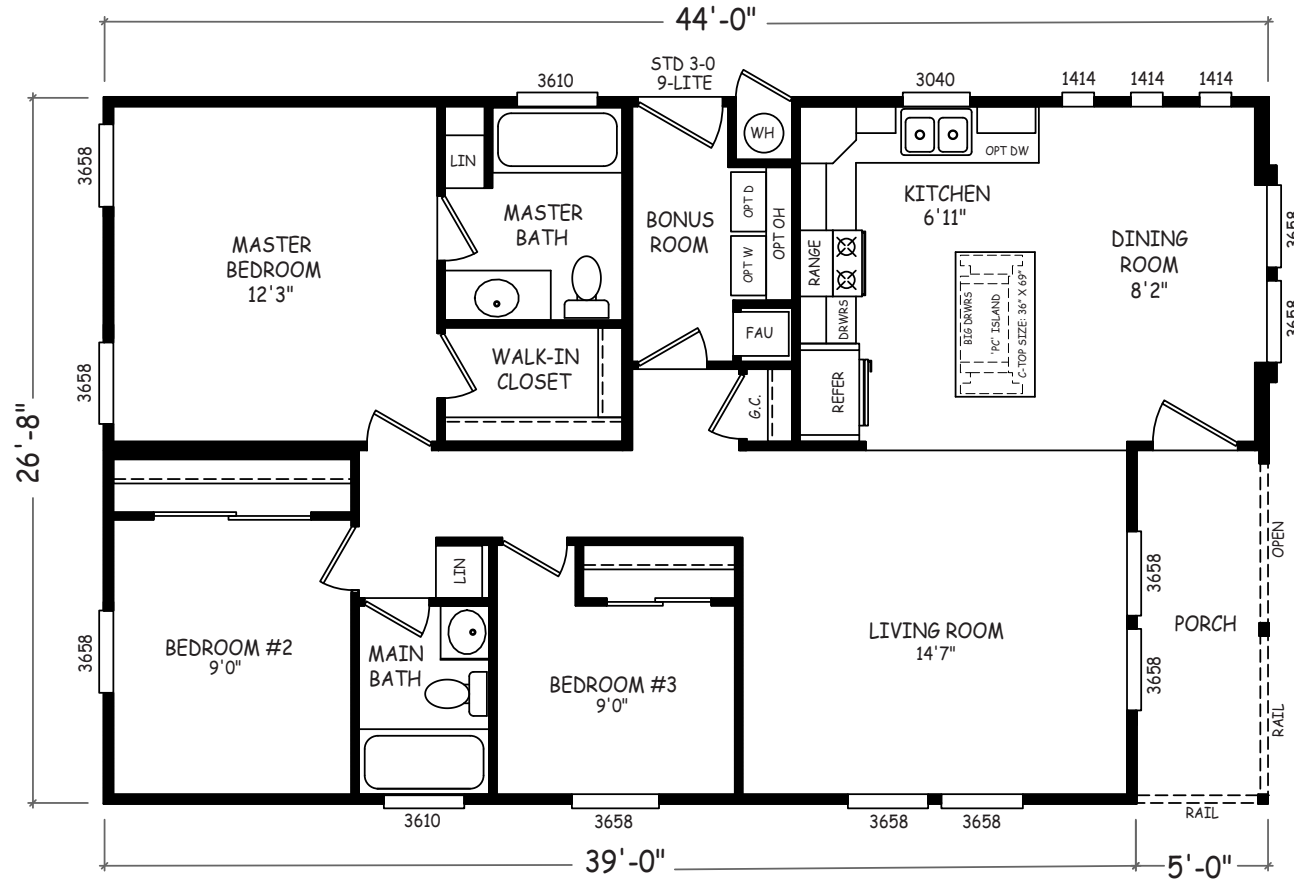

Elkwater

Sedona Ridge Classic Series

1,173 SQ. FT. (Approximate) 3 Bedroom, 2 Bath

Last Updated: 2-2-23

THE HOME OUTLET
890 N. Arizona Ave.
Chandler, AZ 85225

TheHomeOutletAZ.com | 1-800-965-5401

IMPORTANT: Alta Cima Corp reserves the right to modify, cancel or substitute products or features of this event at any time without prior notice or obligation. Pictures and other promotional materials are representative and may depict or contain floor plans, square footages, elevations, options, upgrades, extra design features, decorations, floor coverings, specialty light fixtures, custom paint and wall coverings, window treatments, landscaping, sound and alarm systems, furnishings, appliances, and other designer/decorator features and amenities that are not included as part of the home and/or may not be available at all locations. Home, pricing and community information is subject to change, and homes to prior sale, at any time without notice or obligation. ©2020 Alta Cima Corp. All rights reserved.