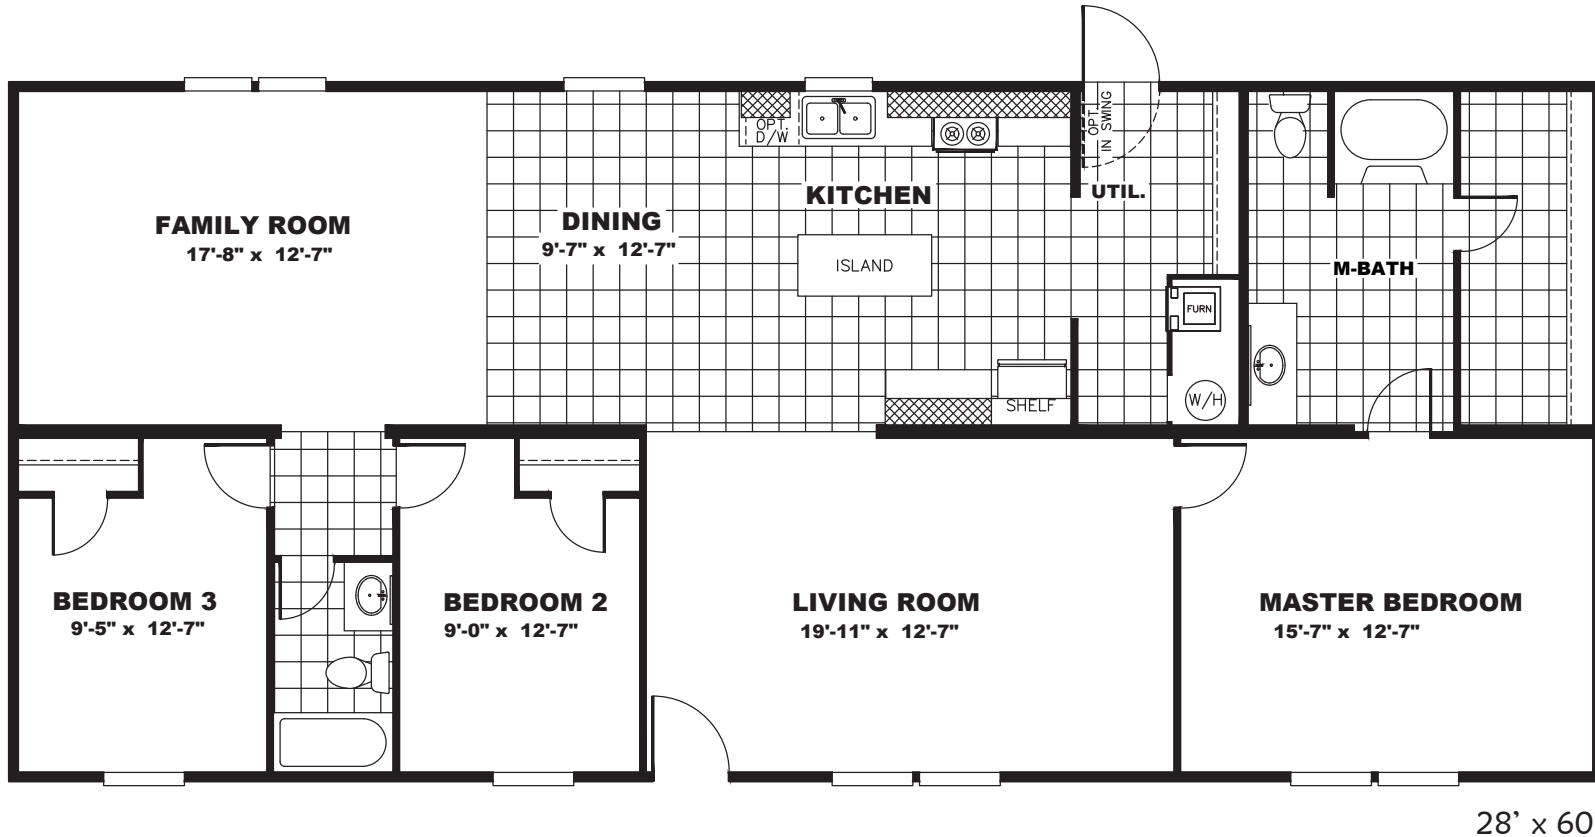

# Gaviota

TRU Homes Series - Multi Section

1,580 SQ. FT. (Approximate) 3 Bedroom, 2 Bath

Last Updated: 12-10-21

**THE HOME OUTLET**  
890 N. Arizona Ave.  
Chandler, AZ 85225

**TheHomeOutletAZ.com | 1-800-965-5401**