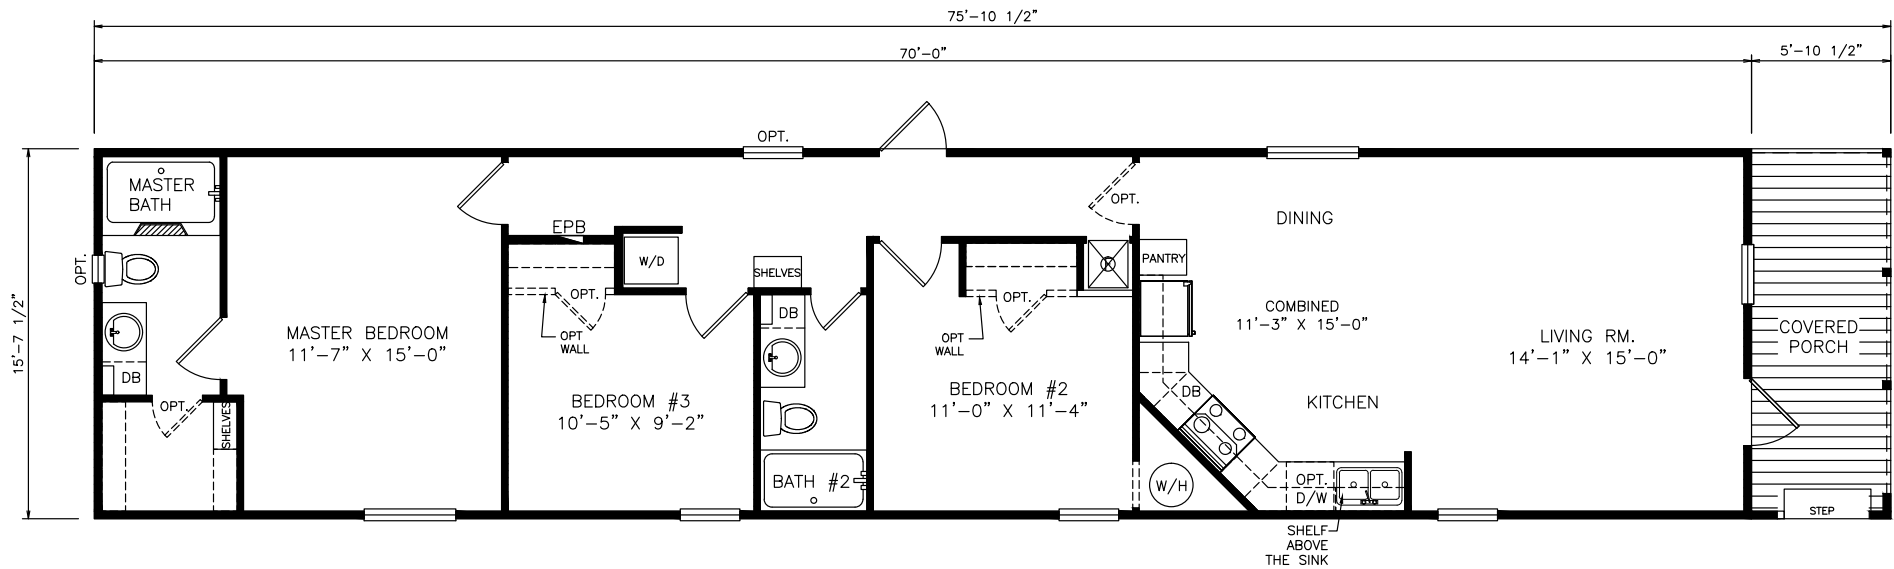

Hazlett

Heritage Series - Single Section

1,193 SQ. FT. (Approximate) 3 Bedrooms, 2 Baths

Last Updated: 6-22-21

THE HOME OUTLET
890 N. Arizona Ave.
Chandler, AZ 85225

TheHomeOutletAZ.com | 1-800-965-5401

IMPORTANT: Alta Cima Corp reserves the right to modify, cancel or substitute products or features of this event at any time without prior notice or obligation. Pictures and other promotional materials are representative and may depict or contain floor plans, square footages, elevations, options, upgrades, extra design features, decorations, floor coverings, specialty light fixtures, custom paint and wall coverings, window treatments, landscaping, sound and alarm systems, furnishings, appliances, and other designer/decorator features and amenities that are not included as part of the home and/or may not be available at all locations. Home, pricing and community information is subject to change, and homes to prior sale, at any time without notice or obligation. ©2020 Alta Cima Corp. All rights reserved.