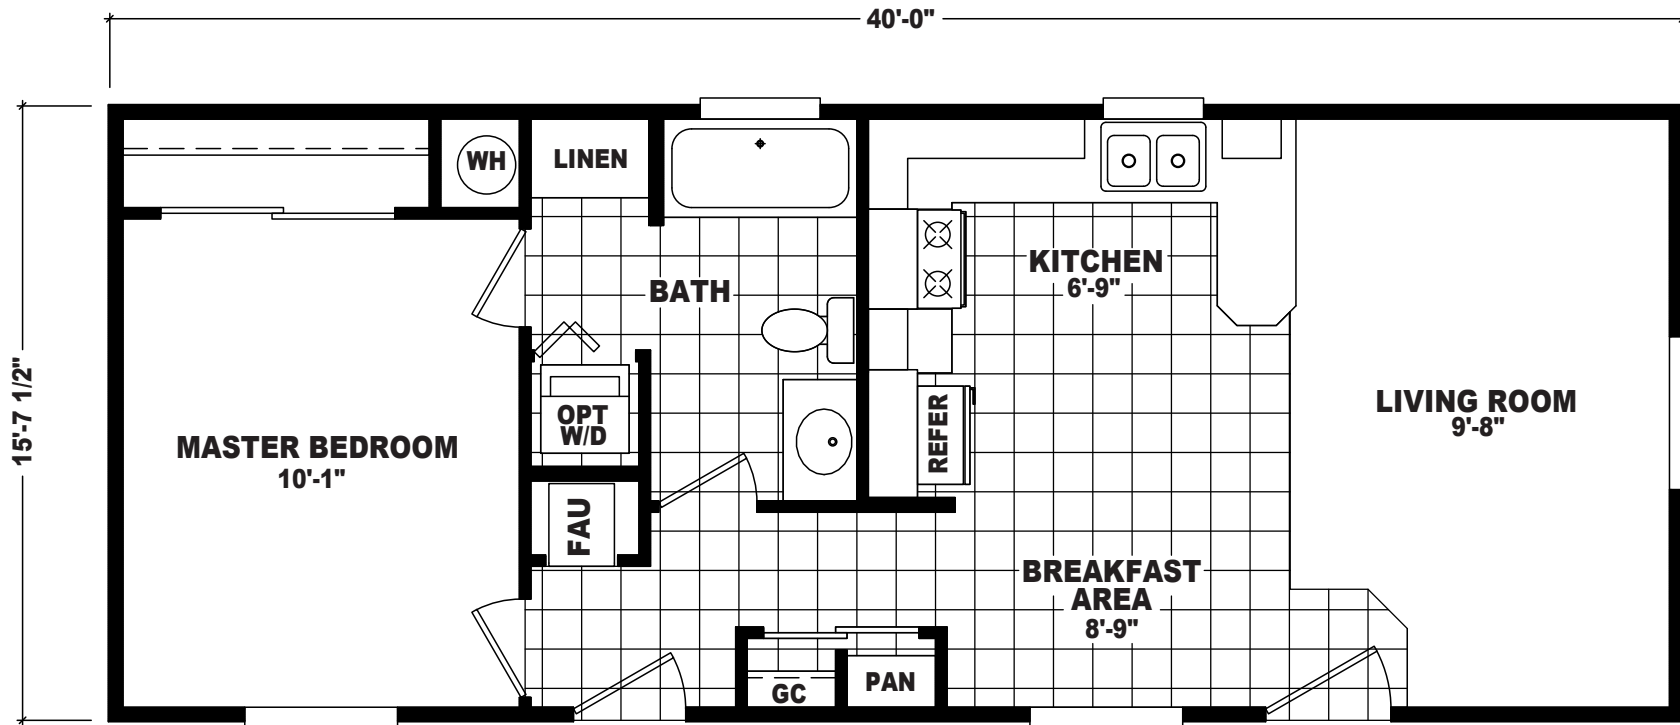

Helga

EP Single Section Series

625 SQ. FT. (Approximate) 1 Bedroom, 1 Bath

Last Updated: 9-19-22

THE HOME OUTLET
890 N. Arizona Ave.
Chandler, AZ 85225

TheHomeOutletAZ.com | 1-800-965-5401

IMPORTANT: Alta Cima Corp reserves the right to modify, cancel or substitute products or features of this event at any time without prior notice or obligation. Pictures and other promotional materials are representative and may depict or contain floor plans, square footages, elevations, options, upgrades, extra design features, decorations, floor coverings, specialty light fixtures, custom paint and wall coverings, window treatments, landscaping, sound and alarm systems, furnishings, appliances, and other designer/decorator features and amenities that are not included as part of the home and/or may not be available at all locations. Home, pricing and community information is subject to change, and homes to prior sale, at any time without notice or obligation. ©2020 Alta Cima Corp. All rights reserved.