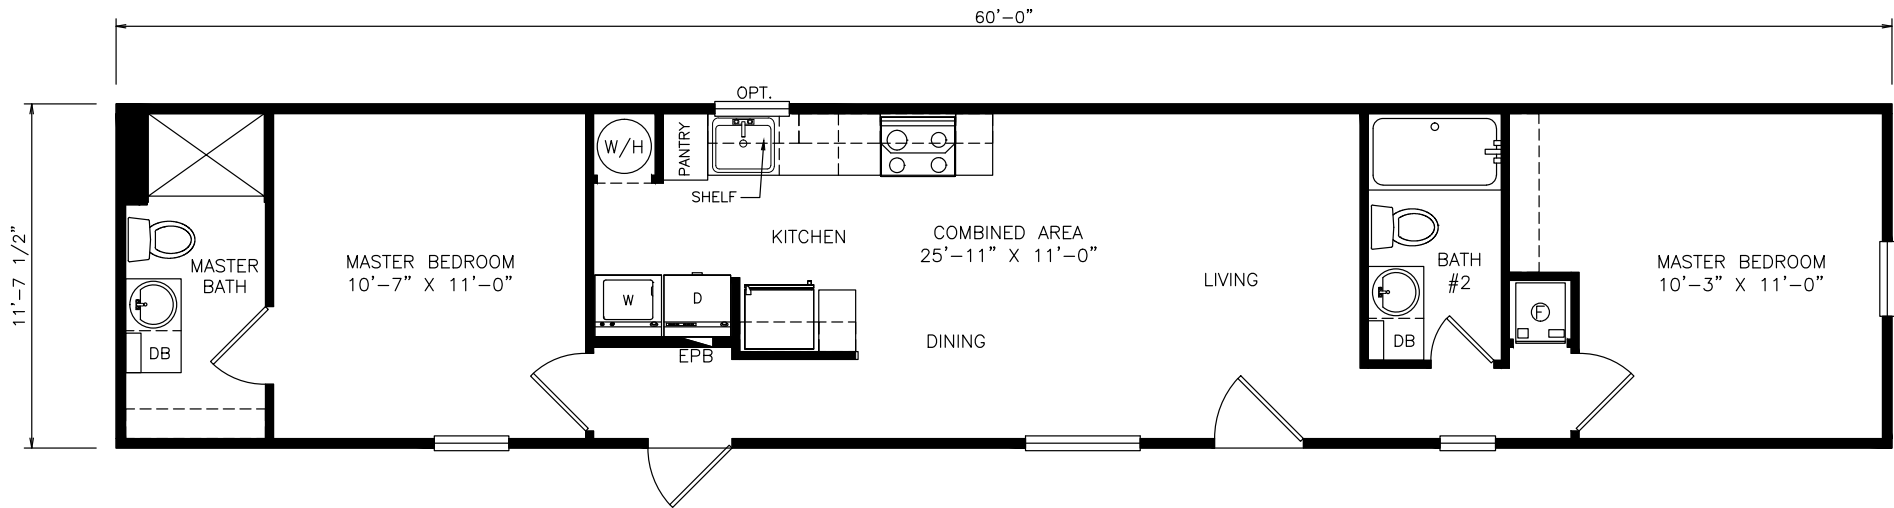

Hillside

Select Series - Single Section

698 SQ. FT. (Approximate) 2 Bedrooms, 2 Baths

Last Updated: 6-18-21

THE HOME OUTLET
890 N. Arizona Ave.
Chandler, AZ 85225

TheHomeOutletAZ.com | 1-800-965-5401

IMPORTANT: Alta Cima Corp reserves the right to modify, cancel or substitute products or features of this event at any time without prior notice or obligation. Pictures and other promotional materials are representative and may depict or contain floor plans, square footages, elevations, options, upgrades, extra design features, decorations, floor coverings, specialty light fixtures, custom paint and wall coverings, window treatments, landscaping, sound and alarm systems, furnishings, appliances, and other designer/decorator features and amenities that are not included as part of the home and/or may not be available at all locations. Home, pricing and community information is subject to change, and homes to prior sale, at any time without notice or obligation. ©2020 Alta Cima Corp. All rights reserved.