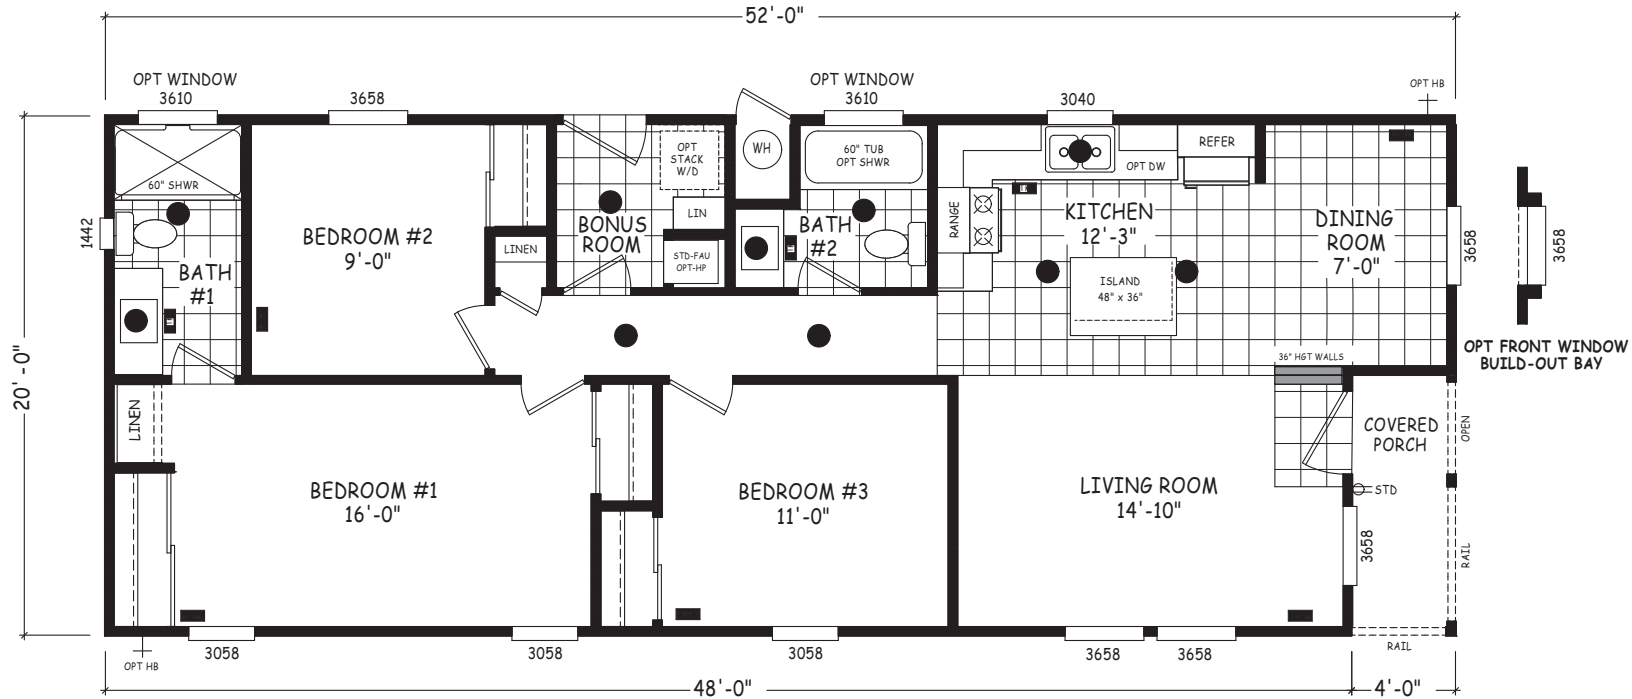

Iron Spring

Edge Series

1,040 SQ. FT. (Approximate) 3 Bedroom, 2 Bath

Last Updated: 5-8-24

3658
OPT DEN
(REPLACES BEDROOM #3)

THE HOME OUTLET
890 N. Arizona Ave.
Chandler, AZ 85225

TheHomeOutletAZ.com | 1-800-965-5401