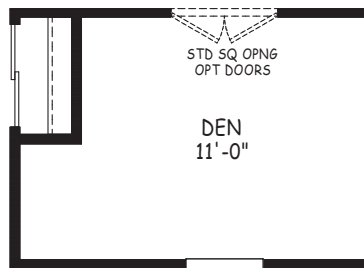

Iron Spring

Edge Series

1,040 SQ. FT. (Approximate) 3 Bedroom, 2 Bath

Last Updated: 5-8-24

3658
OPT DEN
(REPLACES BEDROOM #3)

THE HOME OUTLET
890 N. Arizona Ave.
Chandler, AZ 85225

TheHomeOutletAZ.com | 1-800-965-5401