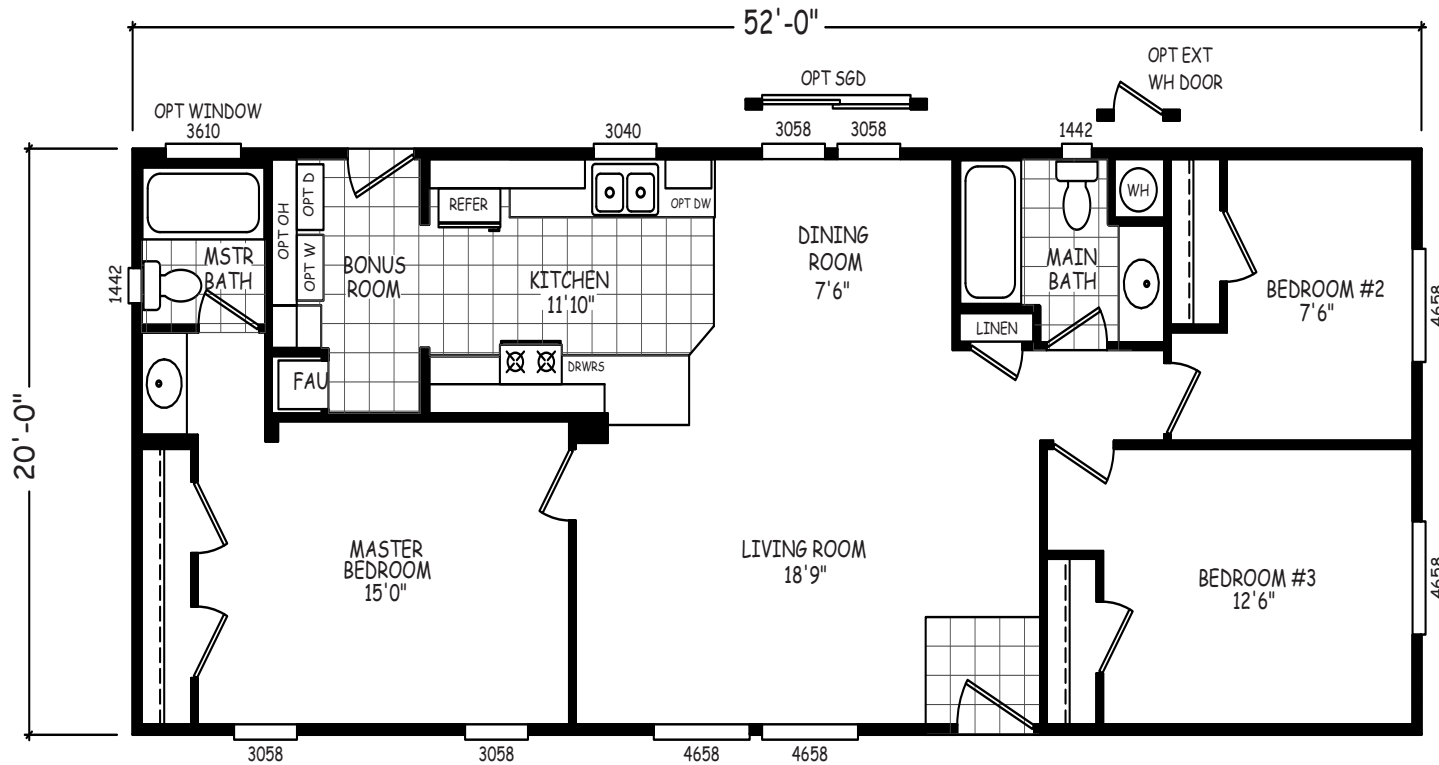

Jacobus

GS Series

1,040 SQ. FT. (Approximate) 3 Bedroom, 2 Bath

Last Updated: 10-30-20

THE HOME OUTLET
890 N. Arizona Ave.
Chandler, AZ 85225

TheHomeOutletAZ.com | 1-800-965-5401

IMPORTANT: Alta Cima Corp reserves the right to modify, cancel or substitute products or features of this event at any time without prior notice or obligation. Pictures and other promotional materials are representative and may depict or contain floor plans, square footages, elevations, options, upgrades, extra design features, decorations, floor coverings, specialty light fixtures, custom paint and wall coverings, window treatments, landscaping, sound and alarm systems, furnishings, appliances, and other designer/decorator features and amenities that are not included as part of the home and/or may not be available at all locations. Home, pricing and community information is subject to change, and homes to prior sale, at any time without notice or obligation. ©2020 Alta Cima Corp. All rights reserved.