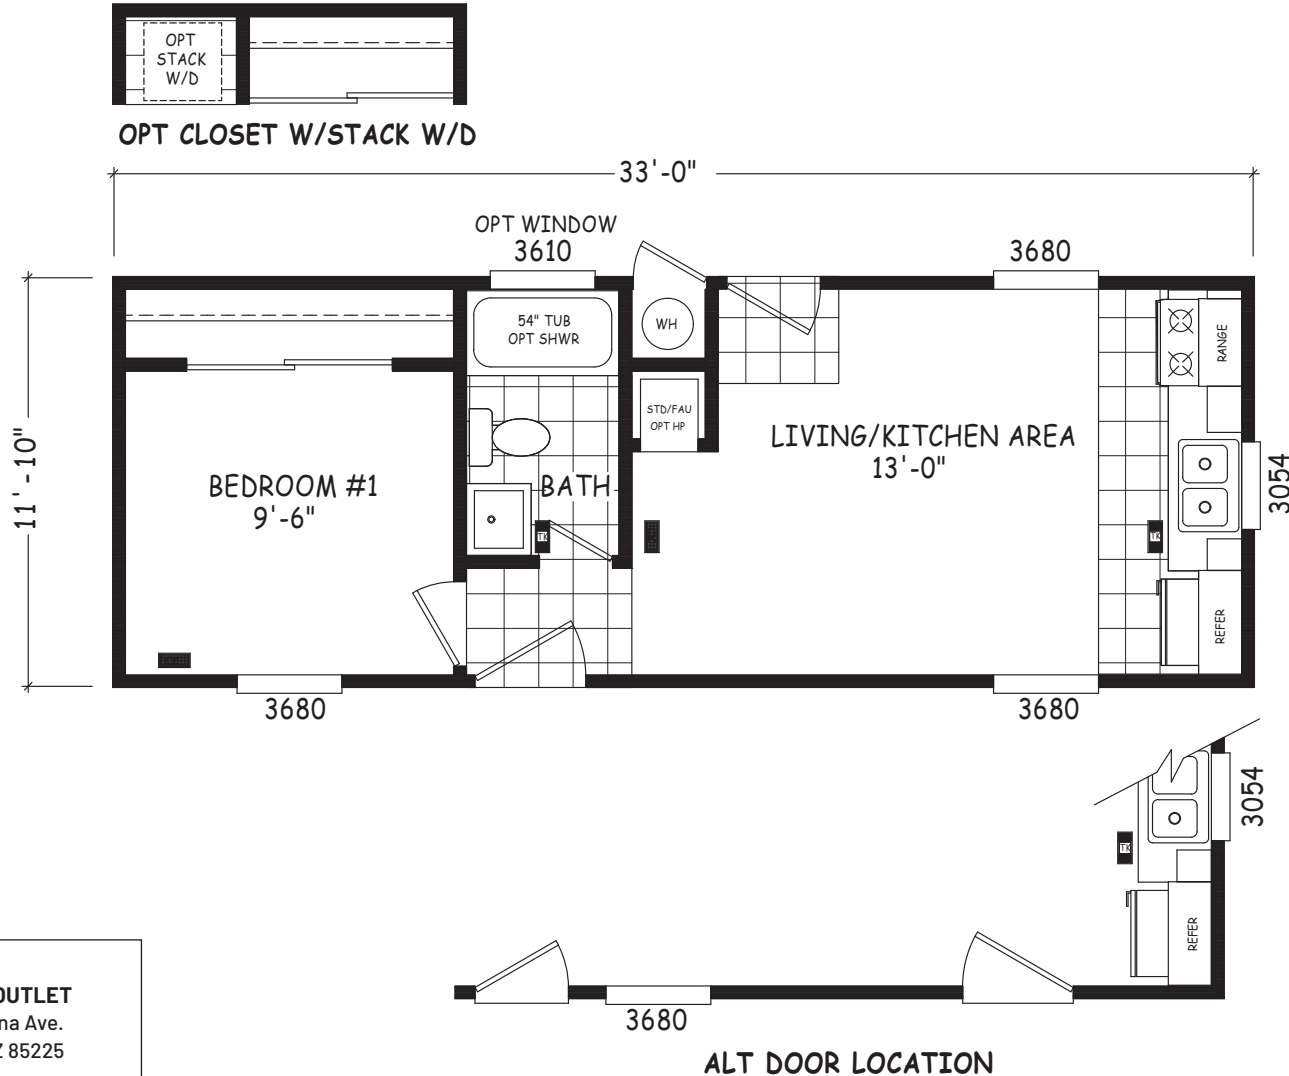

# Kadoka

Encore Single Wide Series

386 SQ. FT. (Approximate) 1 Bedroom, 1 Bath

Last Updated: 12-8-22

**THE HOME OUTLET**  
890 N. Arizona Ave.  
Chandler, AZ 85225

**TheHomeOutletAZ.com | 1-800-965-5401**

**IMPORTANT:** Alta Cima Corp reserves the right to modify, cancel or substitute products or features of this event at any time without prior notice or obligation. Pictures and other promotional materials are representative and may depict or contain floor plans, square footages, elevations, options, upgrades, extra design features, decorations, floor coverings, specialty light fixtures, custom paint and wall coverings, window treatments, landscaping, sound and alarm systems, furnishings, appliances, and other designer/decorator features and amenities that are not included as part of the home and/or may not be available at all locations. Home, pricing and community information is subject to change, and homes to prior sale, at any time without notice or obligation. ©2020 Alta Cima Corp. All rights reserved.