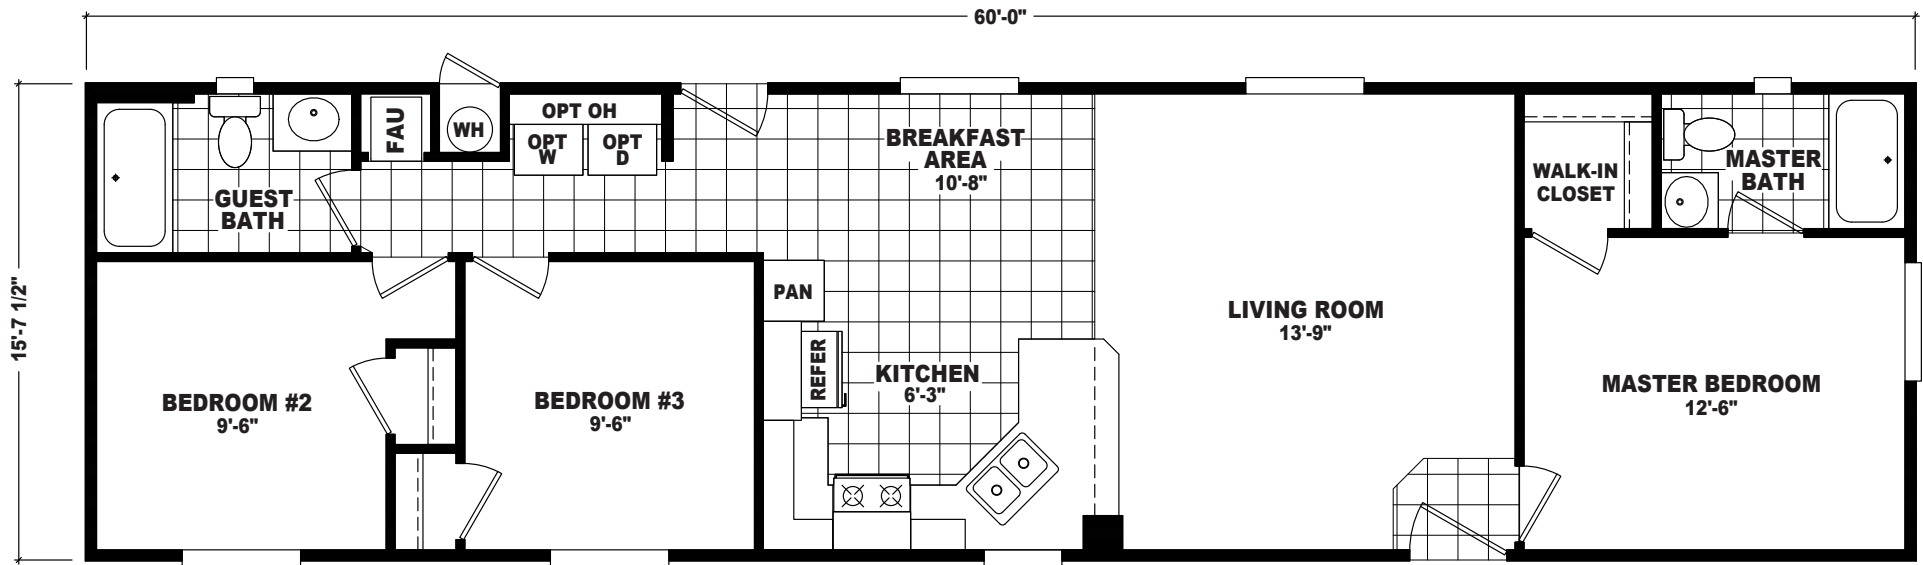

Kepner

EP Single Section Series

937 SQ. FT. (Approximate) 3 Bedroom, 2 Bath

Last Updated: 9-19-22

THE HOME OUTLET
890 N. Arizona Ave.
Chandler, AZ 85225

TheHomeOutletAZ.com | 1-800-965-5401

IMPORTANT: Alta Cima Corp reserves the right to modify, cancel or substitute products or features of this event at any time without prior notice or obligation. Pictures and other promotional materials are representative and may depict or contain floor plans, square footages, elevations, options, upgrades, extra design features, decorations, floor coverings, specialty light fixtures, custom paint and wall coverings, window treatments, landscaping, sound and alarm systems, furnishings, appliances, and other designer/decorator features and amenities that are not included as part of the home and/or may not be available at all locations. Home, pricing and community information is subject to change, and homes to prior sale, at any time without notice or obligation. ©2020 Alta Cima Corp. All rights reserved.