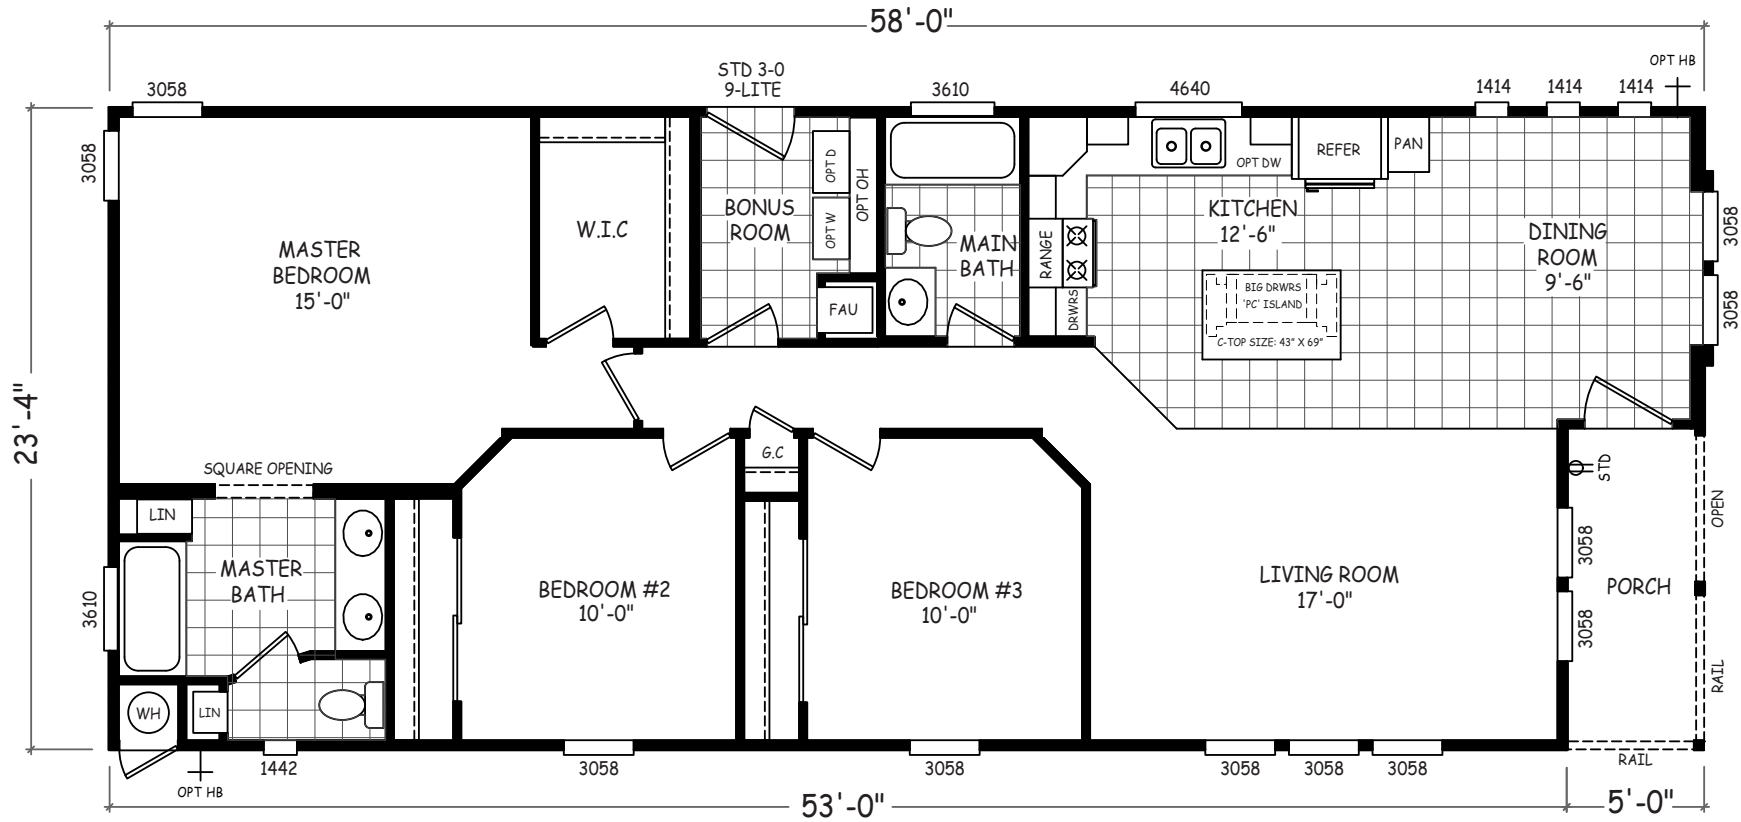

Kindersley

Sedona Ridge Classic Series

1,353 SQ. FT. (Approximate) 3 Bedroom, 2 Bath

Last Updated: 5-21-24

THE HOME OUTLET
890 N. Arizona Ave.
Chandler, AZ 85225

TheHomeOutletAZ.com | 1-800-965-5401

IMPORTANT: Alta Cima Corp reserves the right to modify, cancel or substitute products or features of this event at any time without prior notice or obligation. Pictures and other promotional materials are representative and may depict or contain floor plans, square footages, elevations, options, upgrades, extra design features, decorations, floor coverings, specialty light fixtures, custom paint and wall coverings, window treatments, landscaping, sound and alarm systems, furnishings, appliances, and other designer/decorator features and amenities that are not included as part of the home and/or may not be available at all locations. Home, pricing and community information is subject to change, and homes to prior sale, at any time without notice or obligation. ©2020 Alta Cima Corp. All rights reserved.