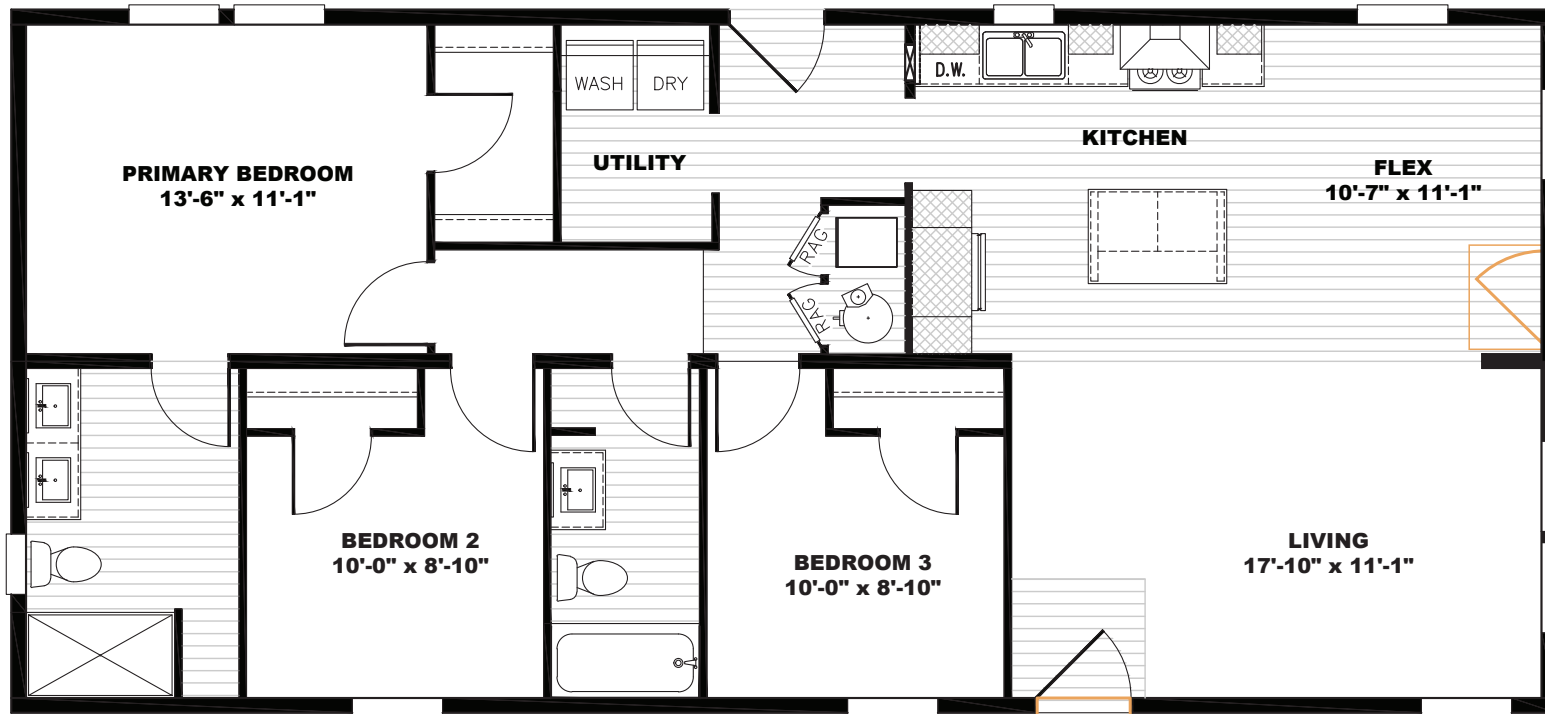

# Knowsley

Tempo Series - Multi Section

1,231 SQ. FT. (Approximate) 3 Bedroom, 2 Bath

Last Updated: 8-10-23

 Alternate Door Location Available

**THE HOME OUTLET**  
890 N. Arizona Ave.  
Chandler, AZ 85225