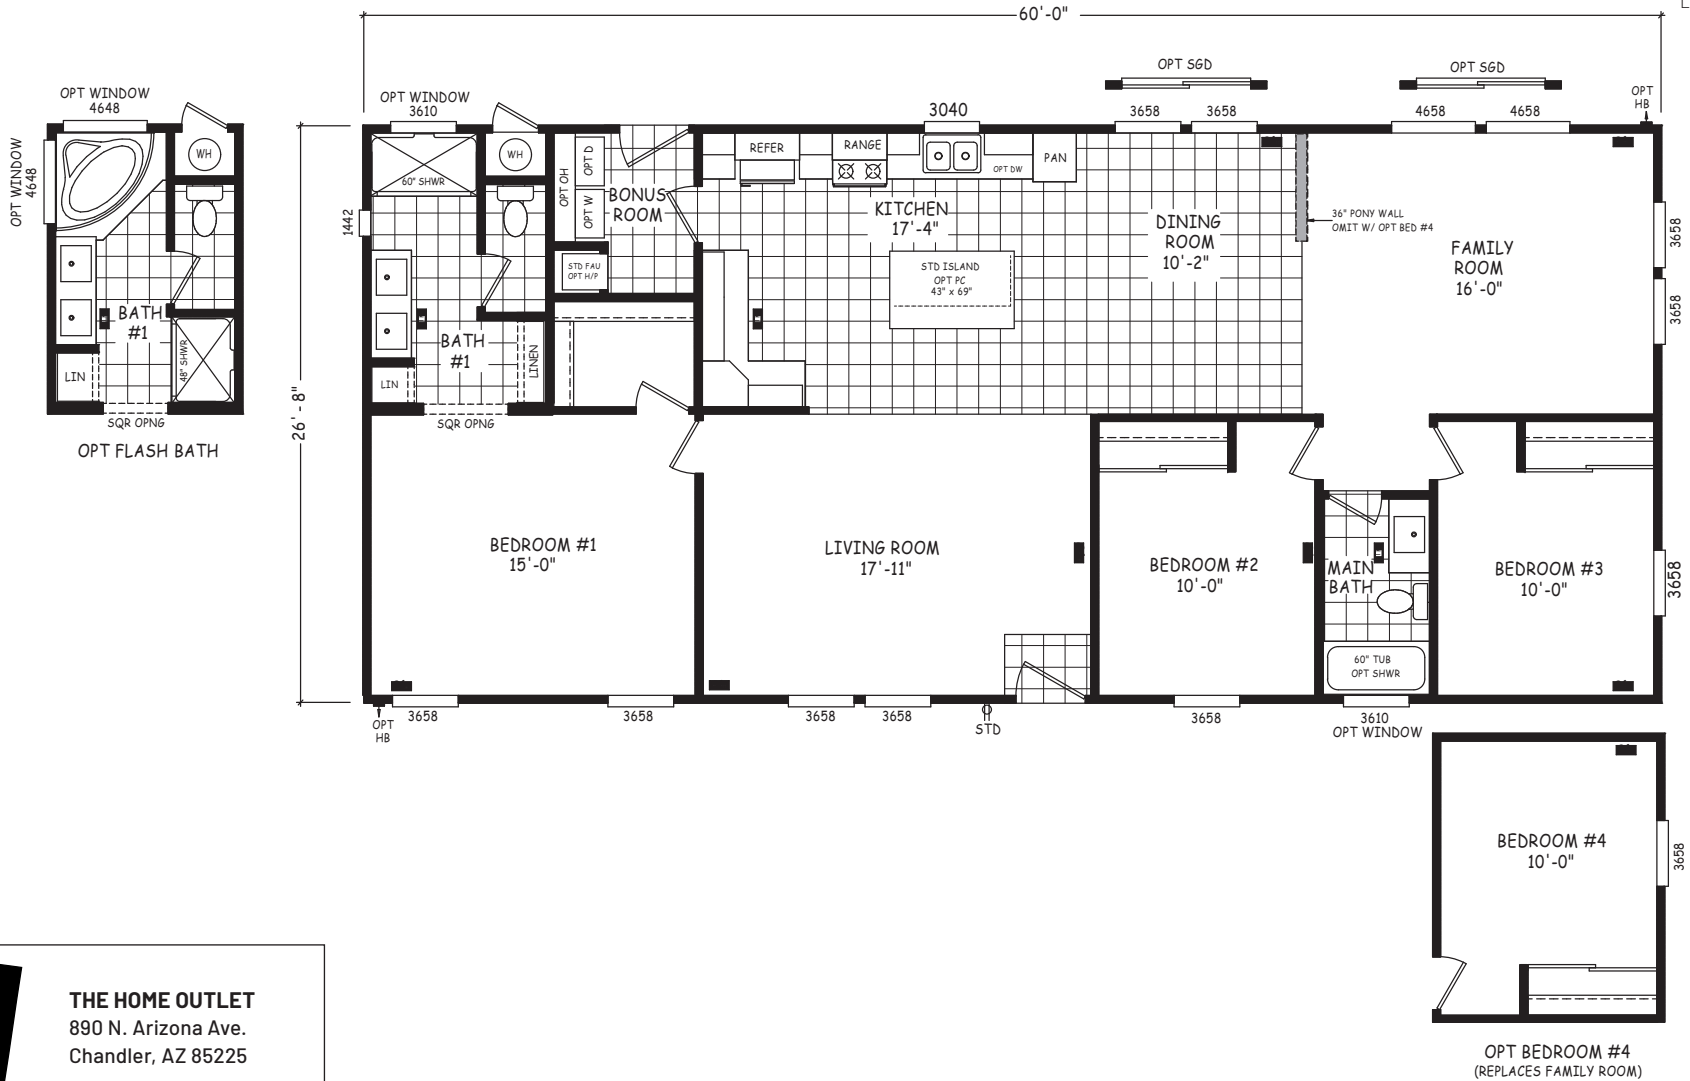

Kylen

Edge Series

1,600 SQ. FT. (Approximate) 3 Bedroom, 2 Bath

Last Updated: 8-22-22

THE HOME OUTLET
890 N. Arizona Ave.
Chandler, AZ 85225

TheHomeOutletAZ.com | 1-800-965-5401

IMPORTANT: Alta Cima Corp reserves the right to modify, cancel or substitute products or features of this event at any time without prior notice or obligation. Pictures and other promotional materials are representative and may depict or contain floor plans, square footages, elevations, options, upgrades, extra design features, decorations, floor coverings, specialty light fixtures, custom paint and wall coverings, window treatments, landscaping, sound and alarm systems, furnishings, appliances, and other designer/decorator features and amenities that are not included as part of the home and/or may not be available at all locations. Home, pricing and community information is subject to change, and homes to prior sale, at any time without notice or obligation. ©2020 Alta Cima Corp. All rights reserved.