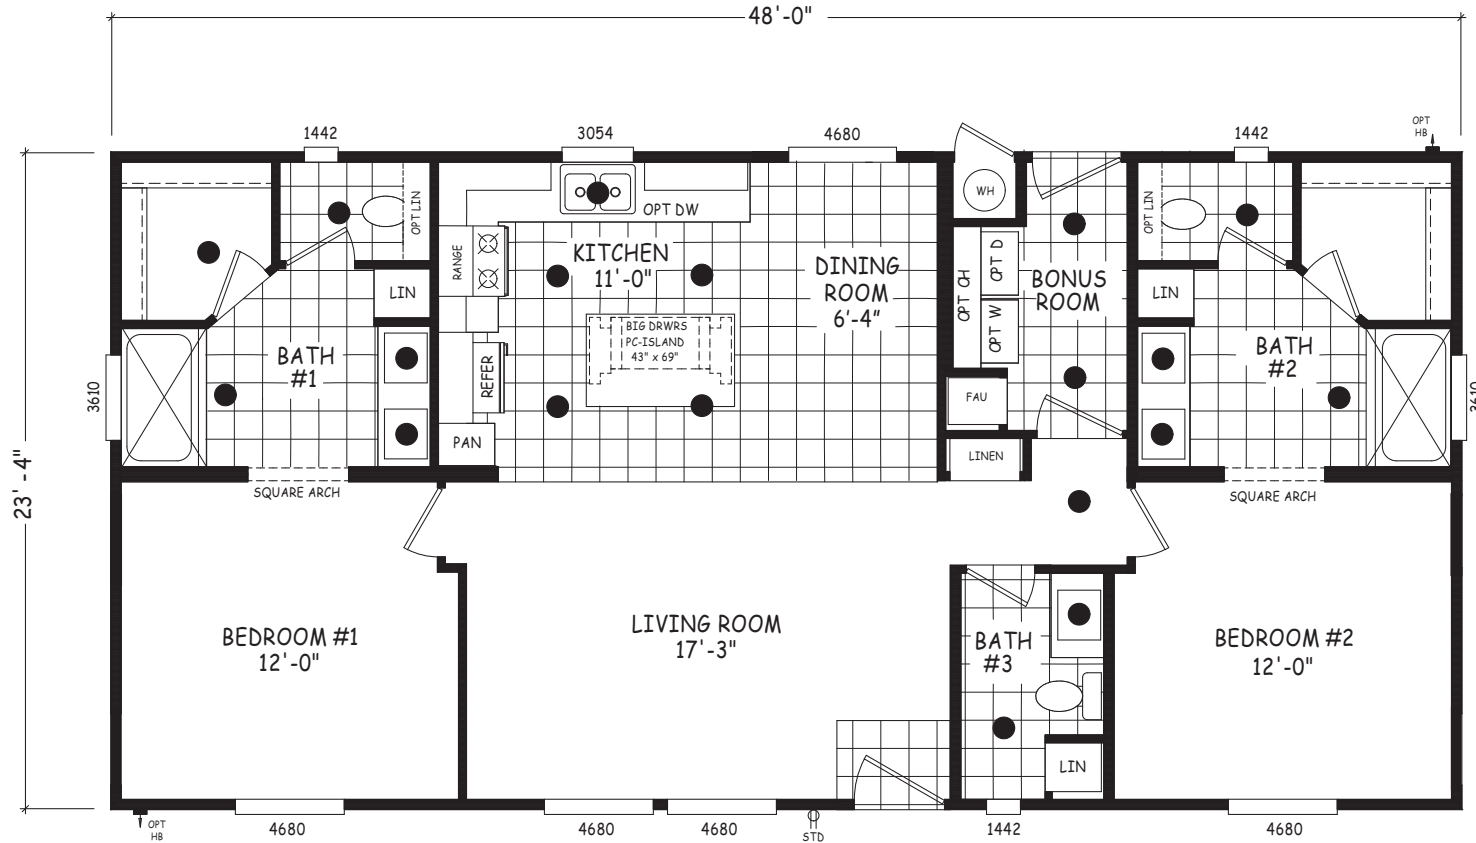

Lamesa

Edge Series

1,120 SQ. FT. (Approximate) 2 Bedroom, 2.5 Bath

Last Updated: 7-22-24

THE HOME OUTLET
890 N. Arizona Ave.
Chandler, AZ 85225

TheHomeOutletAZ.com | 1-800-965-5401

IMPORTANT: Alta Cima Corp reserves the right to modify, cancel or substitute products or features of this event at any time without prior notice or obligation. Pictures and other promotional materials are representative and may depict or contain floor plans, square footages, elevations, options, upgrades, extra design features, decorations, floor coverings, specialty light fixtures, custom paint and wall coverings, window treatments, landscaping, sound and alarm systems, furnishings, appliances, and other designer/decorator features and amenities that are not included as part of the home and/or may not be available at all locations. Home, pricing and community information is subject to change, and homes to prior sale, at any time without notice or obligation. ©2020 Alta Cima Corp. All rights reserved.