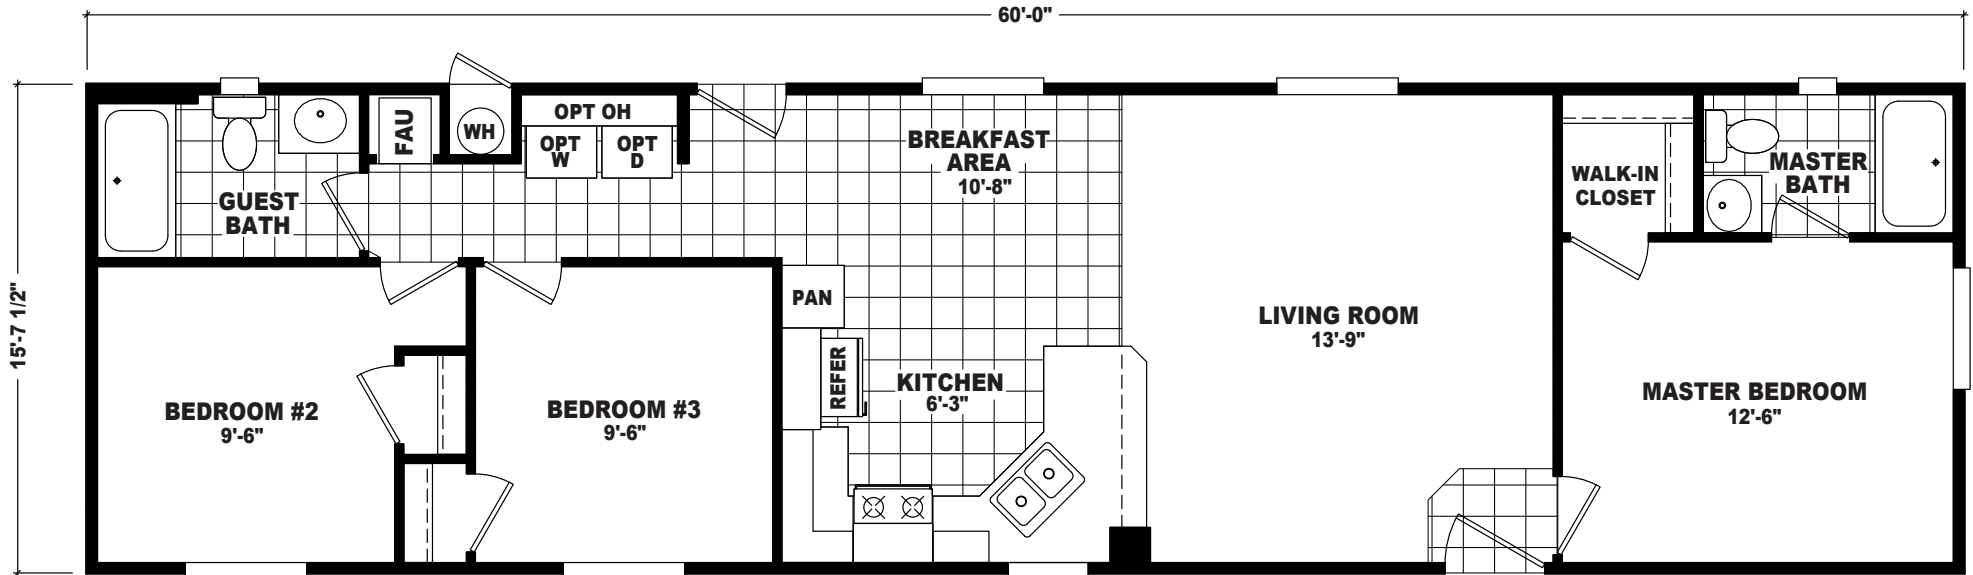

Lindner

Economy Plus Series

3 Bedroom, 2 Bath
Approx. 937 Sq. Ft.

Last Updated: 7-19-18

The Home Outlet • Tucson
890 North Arizona Avenue
Chandler, Arizona 85225

For Detailed Directions See Map On Our Website