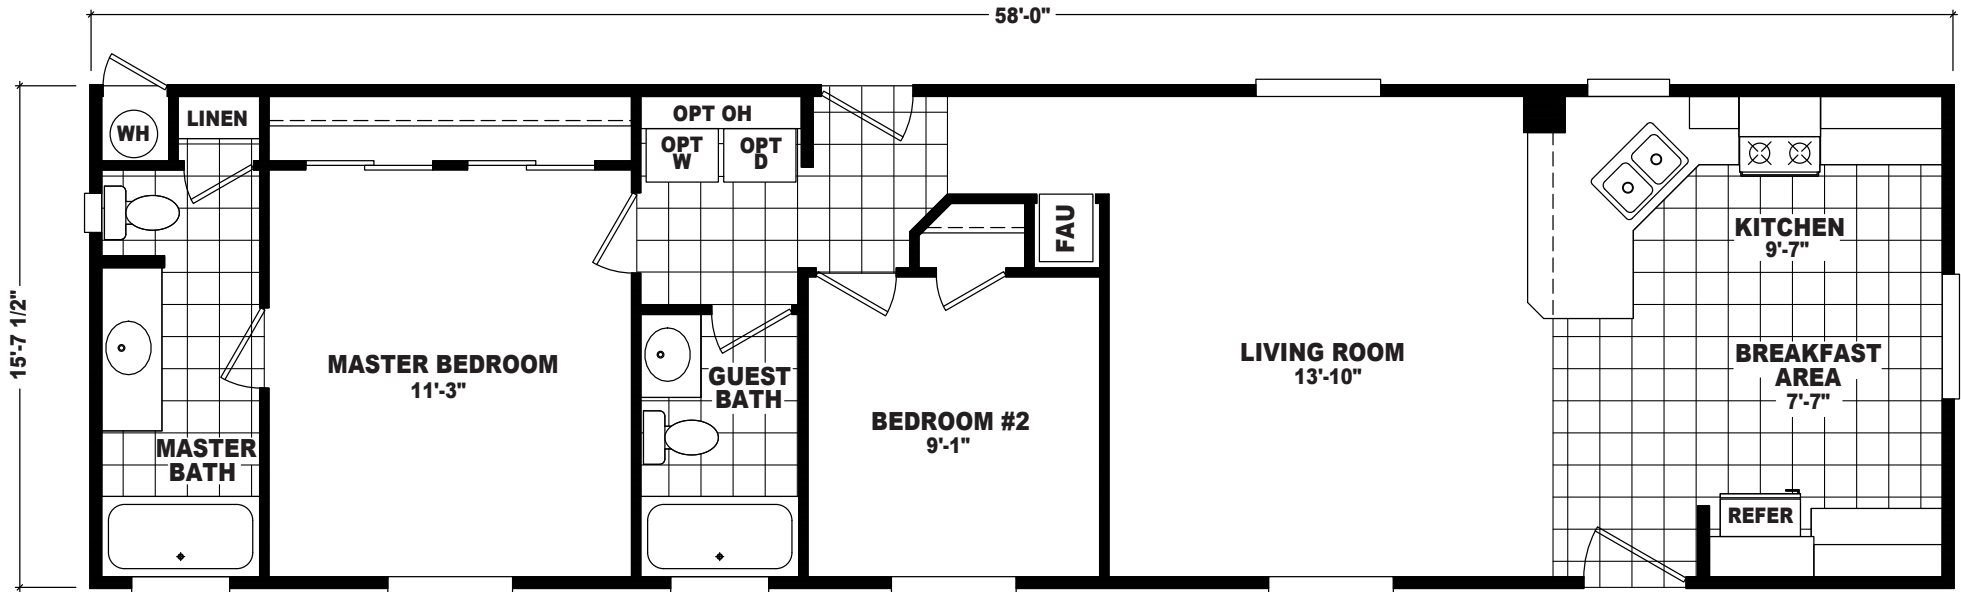

Loyola

Economy Plus Series

2 Bedroom, 2 Bath
Approx. 906 Sq. Ft.

Last Updated: 7-19-18

The Home Outlet • Tucson
890 North Arizona Avenue
Chandler, Arizona 85225

For Detailed Directions See Map On Our Website