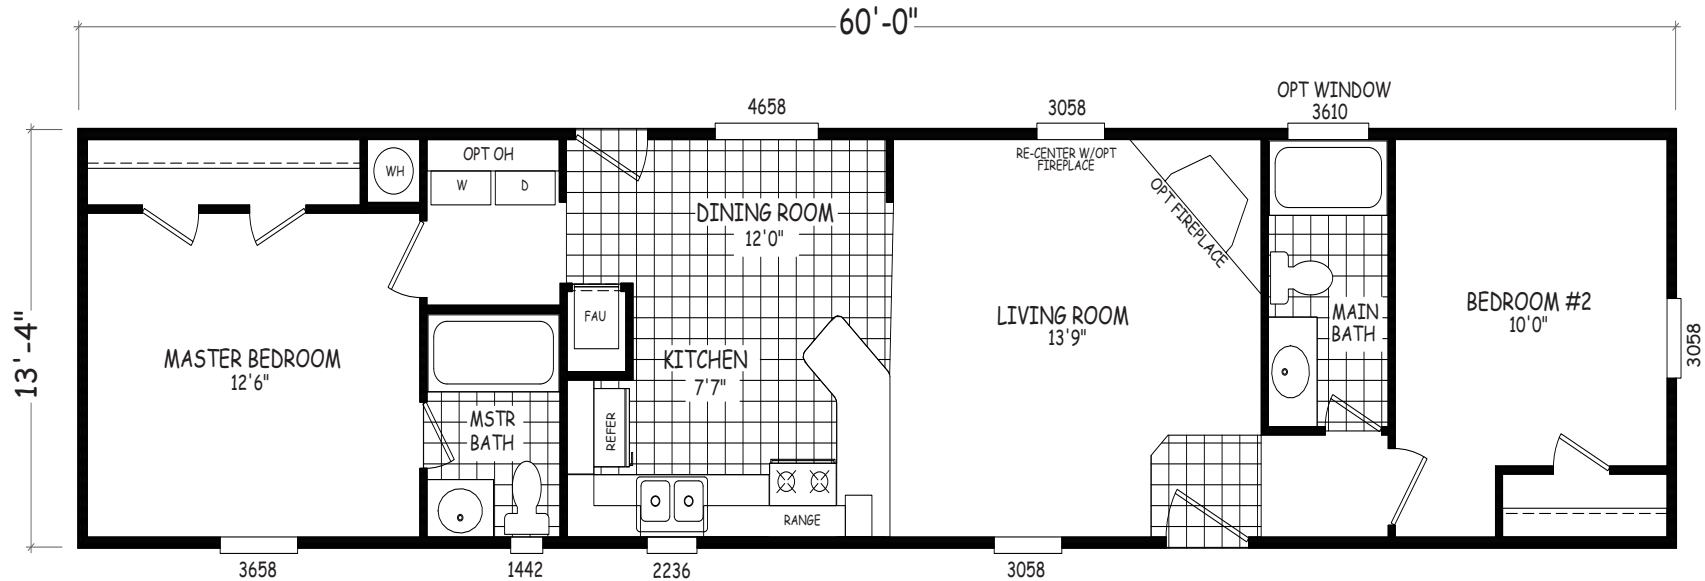

Lurlene

GS Series

800 SQ. FT. (Approximate) 2 Bedroom, 2 Bath

Last Updated: 10-30-20

THE HOME OUTLET
890 N. Arizona Ave.
Chandler, AZ 85225

TheHomeOutletAZ.com | 1-800-965-5401

IMPORTANT: Alta Cima Corp reserves the right to modify, cancel or substitute products or features of this event at any time without prior notice or obligation. Pictures and other promotional materials are representative and may depict or contain floor plans, square footages, elevations, options, upgrades, extra design features, decorations, floor coverings, specialty light fixtures, custom paint and wall coverings, window treatments, landscaping, sound and alarm systems, furnishings, appliances, and other designer/decorator features and amenities that are not included as part of the home and/or may not be available at all locations. Home, pricing and community information is subject to change, and homes to prior sale, at any time without notice or obligation. ©2020 Alta Cima Corp. All rights reserved.