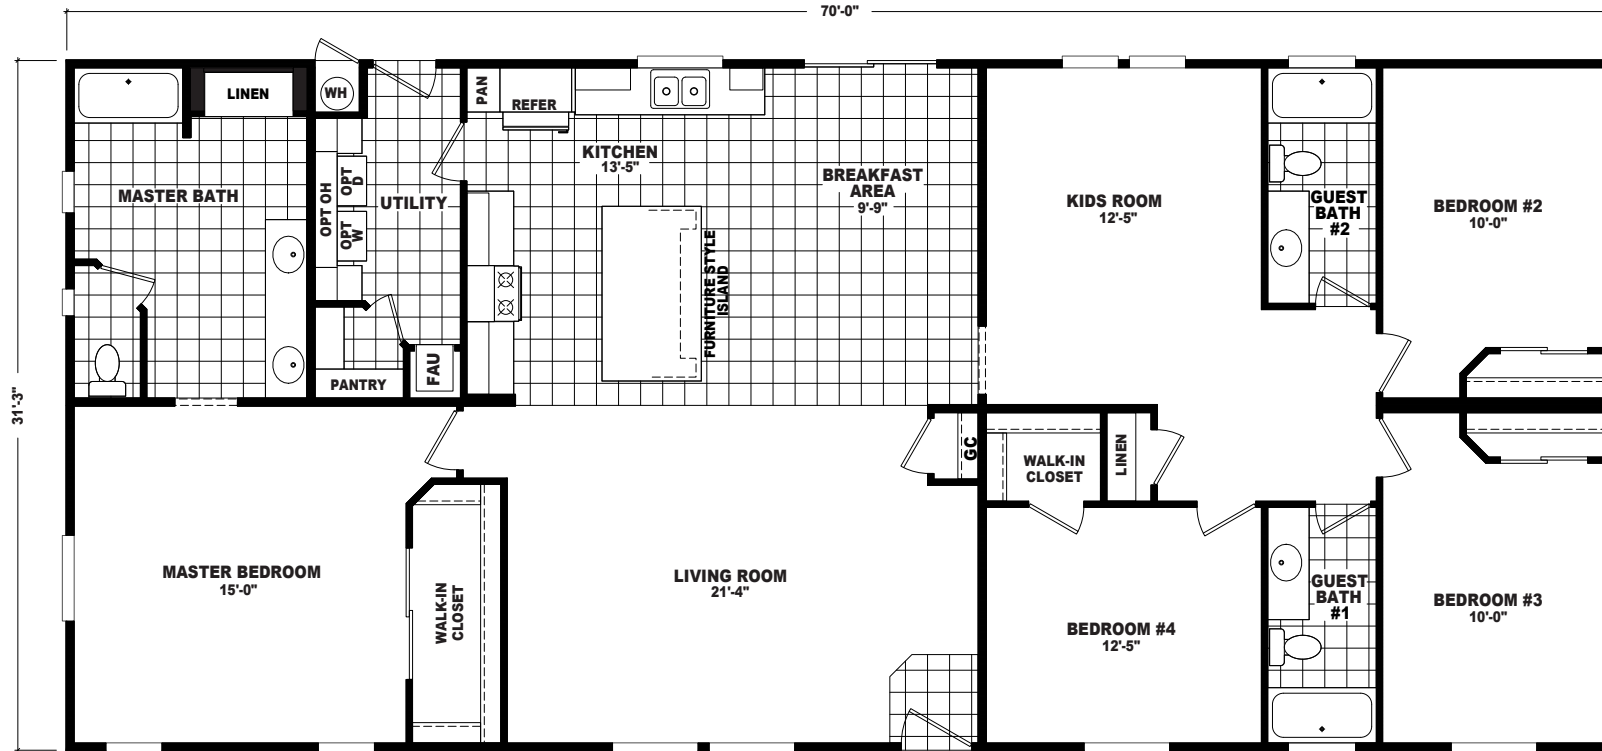

Manley

Mountain Ridge Series

4 Bedrooms, 3 Baths
Approx. 2,187 Sq. Ft.

Last Updated: 7-17-19

The Home Outlet • Tucson
890 North Arizona Avenue
Chandler, Arizona 85225

For Detailed Directions See Map On Our Website