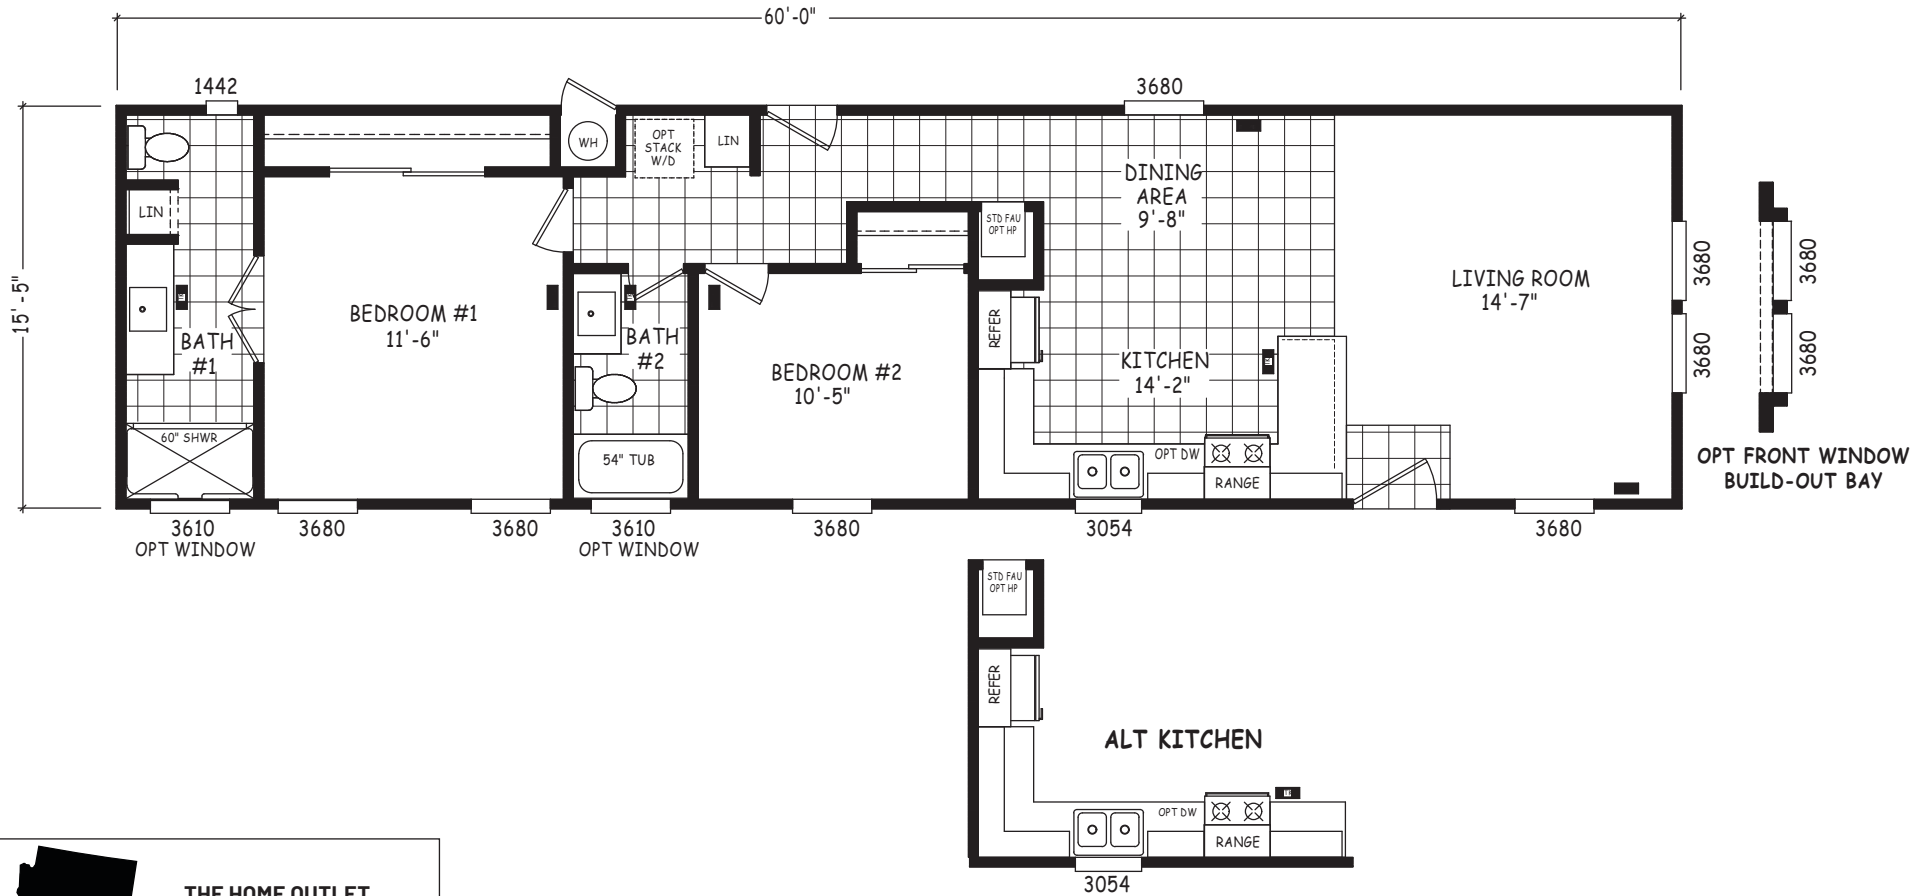

Marmarth

Encore Single Wide Series

925 SQ. FT. (Approximate) 2 Bedroom, 2 Bath

Last Updated: 12-8-22

THE HOME OUTLET
890 N. Arizona Ave.
Chandler, AZ 85225

TheHomeOutletAZ.com | 1-800-965-5401

IMPORTANT: Alta Cima Corp reserves the right to modify, cancel or substitute products or features of this event at any time without prior notice or obligation. Pictures and other promotional materials are representative and may depict or contain floor plans, square footages, elevations, options, upgrades, extra design features, decorations, floor coverings, specialty light fixtures, custom paint and wall coverings, window treatments, landscaping, sound and alarm systems, furnishings, appliances, and other designer/decorator features and amenities that are not included as part of the home and/or may not be available at all locations. Home, pricing and community information is subject to change, and homes to prior sale, at any time without notice or obligation. ©2020 Alta Cima Corp. All rights reserved.