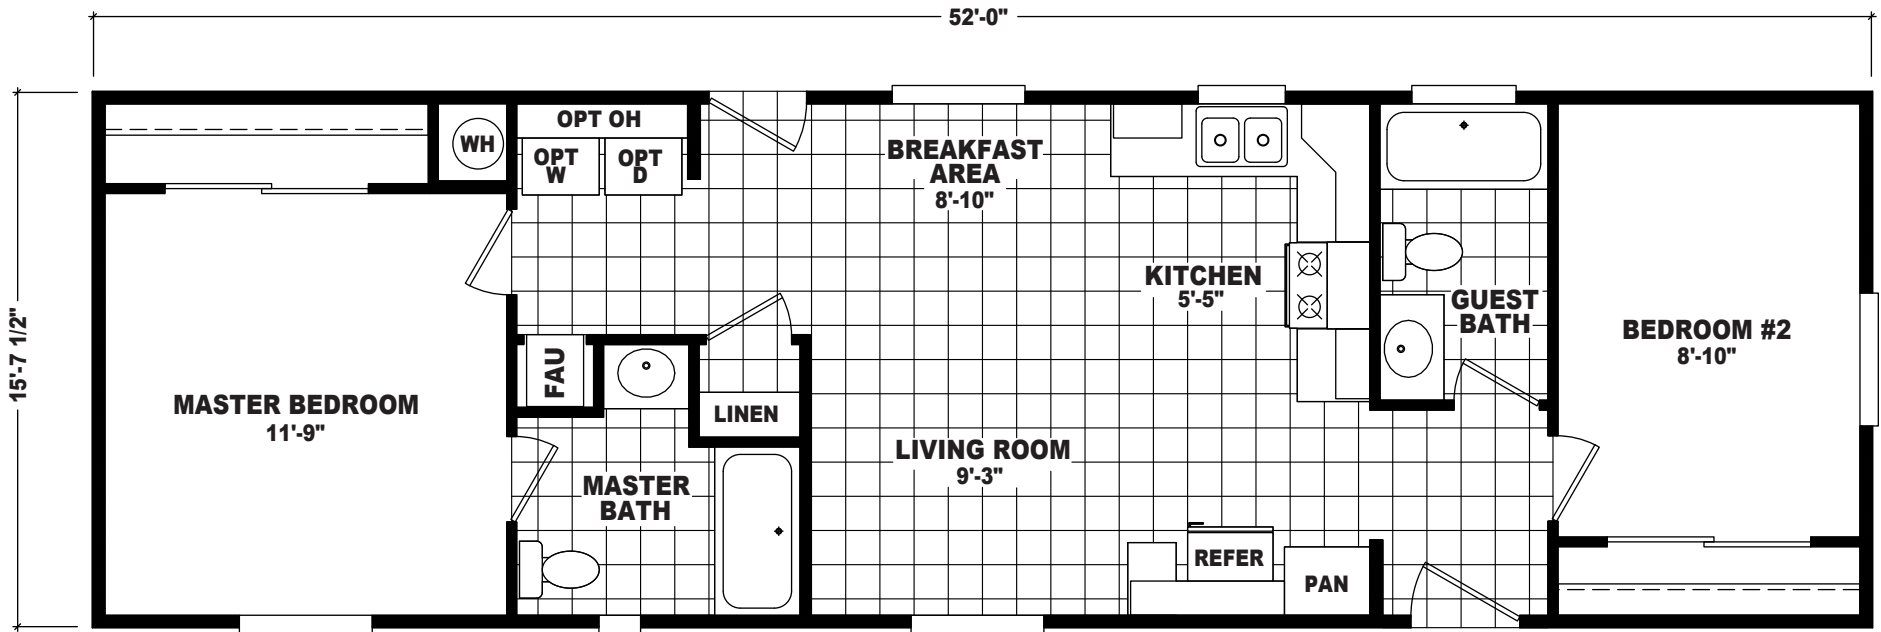

Meyer

Economy Plus Series

2 Bedroom, 2 Bath
Approx. 812 Sq. Ft.

Last Updated: 7-19-18

For Detailed Directions See Map On Our Website

I authorize The Home Outlet to build my house, per this plan.

X _____
Customer Signature/Date