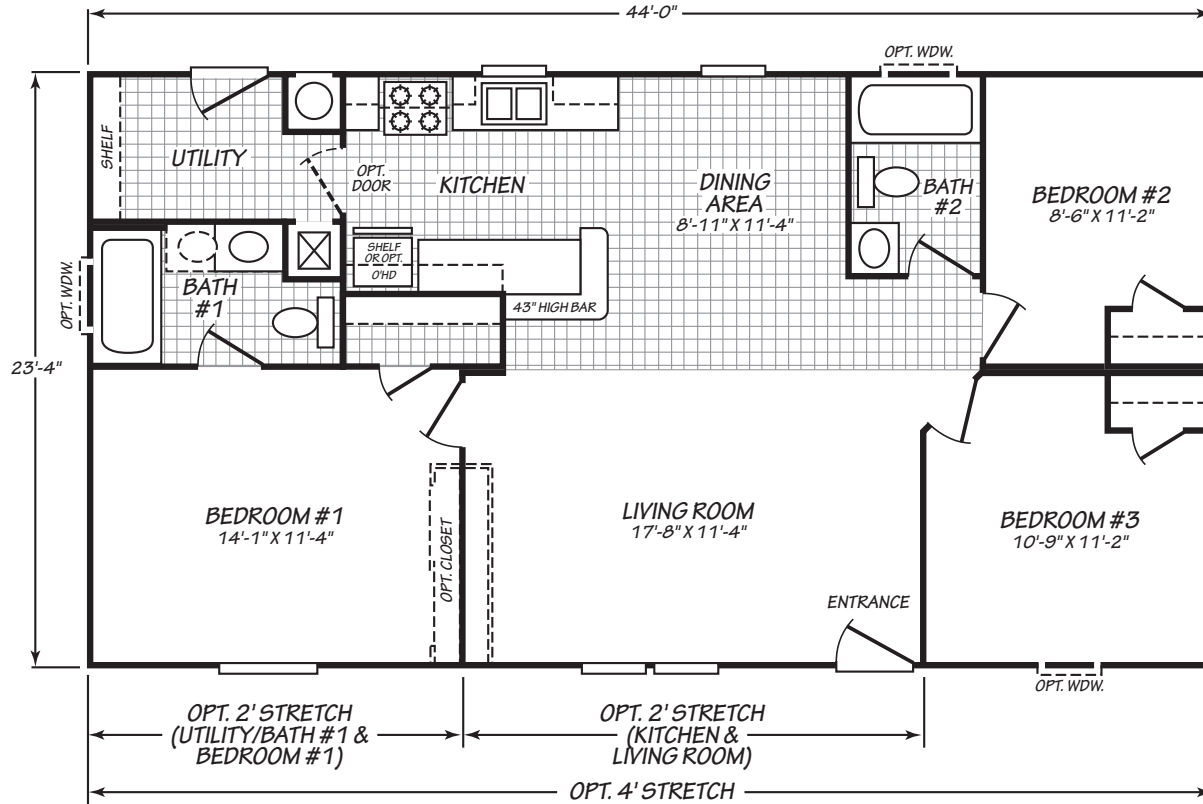

# Midvale

Canyon Lake Series

1,026 SQ. FT. (Approximate) 3 Bedroom, 2 Bath

Last Updated: 10-11-24

**THE HOME OUTLET**  
890 N. Arizona Ave.  
Chandler, AZ 85225

**TheHomeOutletAZ.com | 1-800-965-5401**

**IMPORTANT:** Alta Cima Corp reserves the right to modify, cancel or substitute products or features of this event at any time without prior notice or obligation. Pictures and other promotional materials are representative and may depict or contain floor plans, square footages, elevations, options, upgrades, extra design features, decorations, floor coverings, specialty light fixtures, custom paint and wall coverings, window treatments, landscaping, sound and alarm systems, furnishings, appliances, and other designer/decorator features and amenities that are not included as part of the home and/or may not be available at all locations. Home, pricing and community information is subject to change, and homes to prior sale, at any time without notice or obligation. ©2020 Alta Cima Corp. All rights reserved.