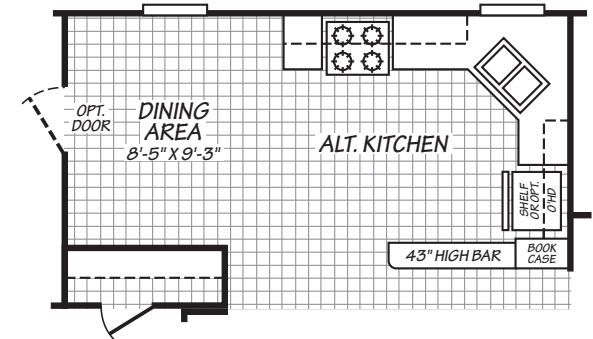

# Midvale

Canyon Lake Series

1,026 SQ. FT. (Approximate) 3 Bedroom, 2 Bath

Last Updated: 10-11-24

**THE HOME OUTLET**  
890 N. Arizona Ave.  
Chandler, AZ 85225

**TheHomeOutletAZ.com | 1-800-965-5401**

**IMPORTANT:** Alta Cima Corp reserves the right to modify, cancel or substitute products or features of this event at any time without prior notice or obligation. Pictures and other promotional materials are representative and may depict or contain floor plans, square footages, elevations, options, upgrades, extra design features, decorations, floor coverings, specialty light fixtures, custom paint and wall coverings, window treatments, landscaping, sound and alarm systems, furnishings, appliances, and other designer/decorator features and amenities that are not included as part of the home and/or may not be available at all locations. Home, pricing and community information is subject to change, and homes to prior sale, at any time without notice or obligation. ©2020 Alta Cima Corp. All rights reserved.