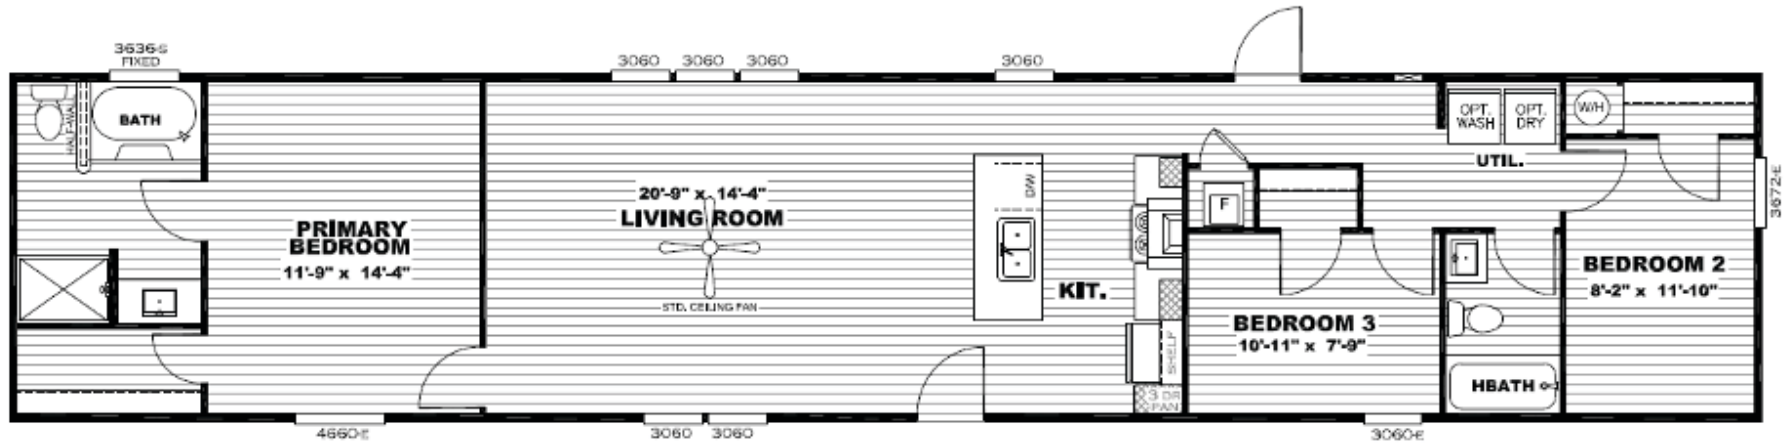

# Modena

Independent Series

1,080 SQ. FT. (Approximate) 3 Bedroom, 2 Bath

Last Updated: 10-10-22

**THE HOME OUTLET**  
890 N. Arizona Ave.  
Chandler, AZ 85225

**TheHomeOutletAZ.com | 1-800-965-5401**

**IMPORTANT:** Alta Cima Corp reserves the right to modify, cancel or substitute products or features of this event at any time without prior notice or obligation. Pictures and other promotional materials are representative and may depict or contain floor plans, square footages, elevations, options, upgrades, extra design features, decorations, floor coverings, specialty light fixtures, custom paint and wall coverings, window treatments, landscaping, sound and alarm systems, furnishings, appliances, and other designer/decorator features and amenities that are not included as part of the home and/or may not be available at all locations. Home, pricing and community information is subject to change, and homes to prior sale, at any time without notice or obligation. ©2020 Alta Cima Corp. All rights reserved.