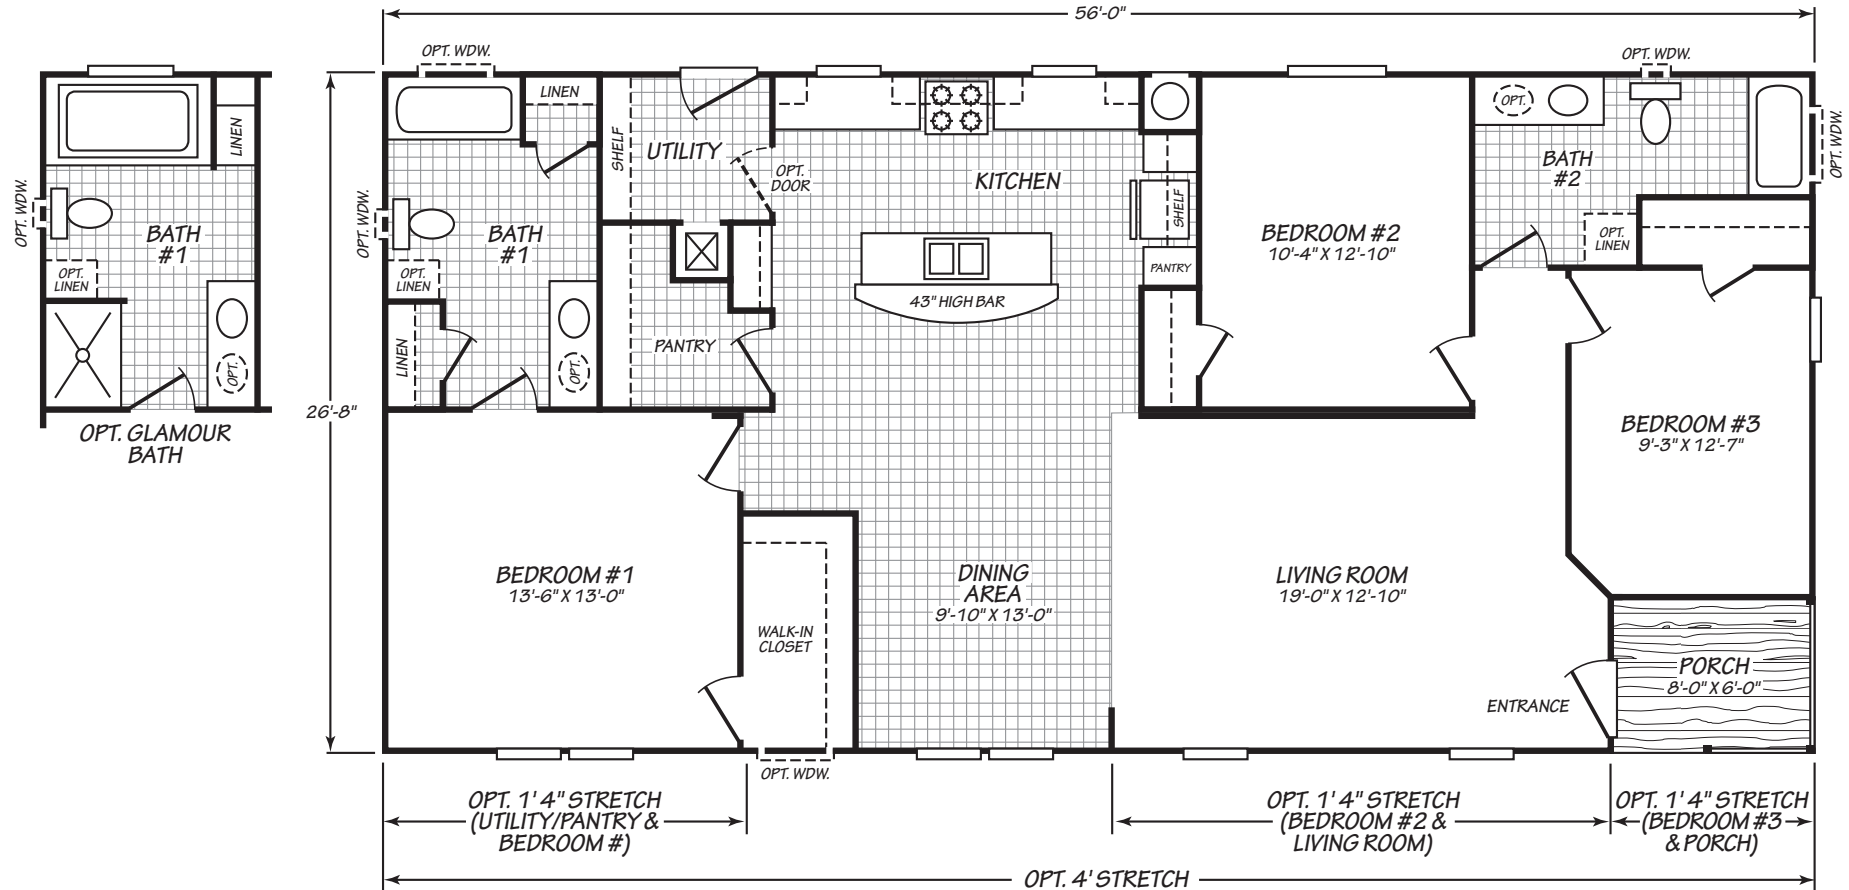

Monarch

Canyon Lake Series

1,492 SQ. FT. (Approximate) 3 Bedroom, 2 Bath

Last Updated: 10-11-24

THE HOME OUTLET
890 N. Arizona Ave.
Chandler, AZ 85225

TheHomeOutletAZ.com | 1-800-965-5401

IMPORTANT: Alta Cima Corp reserves the right to modify, cancel or substitute products or features of this event at any time without prior notice or obligation. Pictures and other promotional materials are representative and may depict or contain floor plans, square footages, elevations, options, upgrades, extra design features, decorations, floor coverings, specialty light fixtures, custom paint and wall coverings, window treatments, landscaping, sound and alarm systems, furnishings, appliances, and other designer/decorator features and amenities that are not included as part of the home and/or may not be available at all locations. Home, pricing and community information is subject to change, and homes to prior sale, at any time without notice or obligation. ©2020 Alta Cima Corp. All rights reserved.