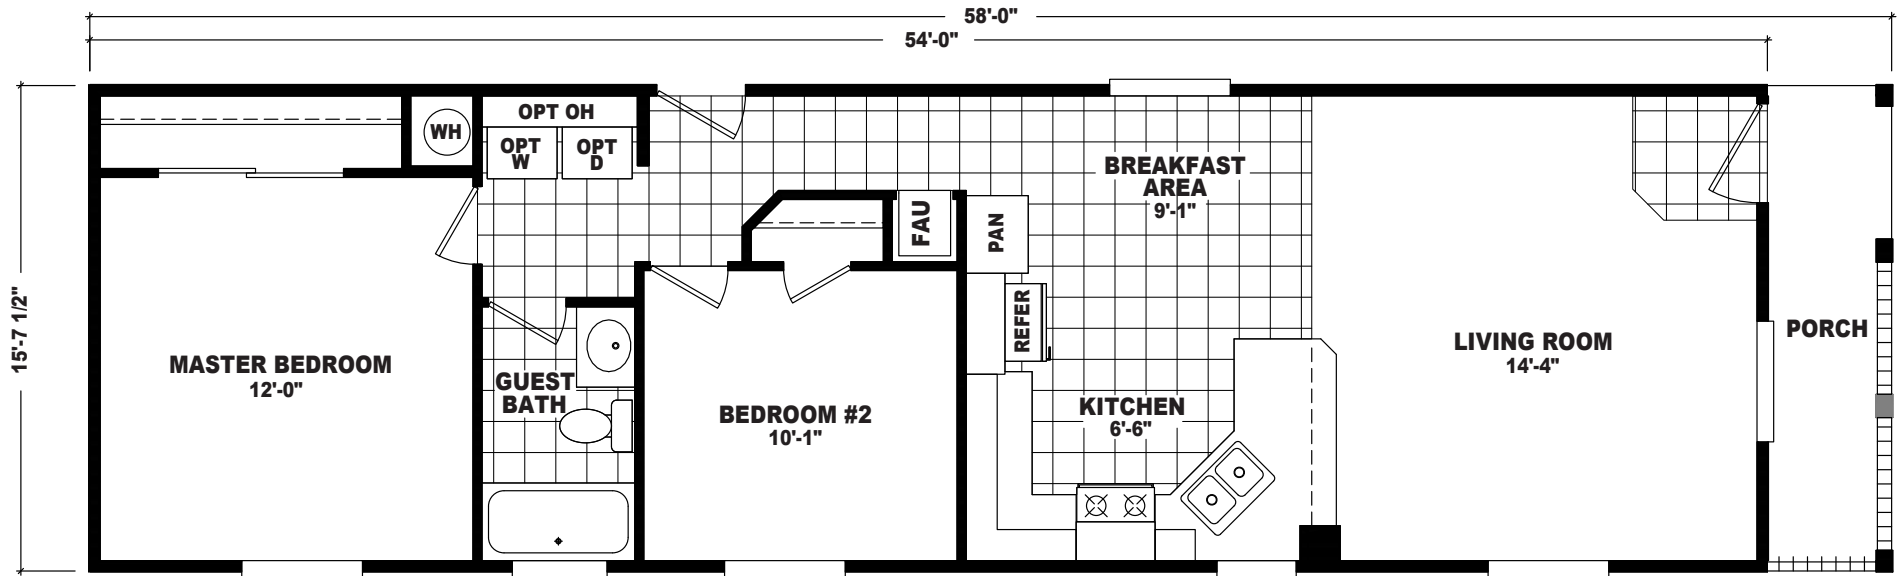

# Murran

EP Single Section Series

906 SQ. FT. (Approximate) 2 Bedroom, 1 Bath

Last Updated: 9-19-22

**THE HOME OUTLET**  
890 N. Arizona Ave.  
Chandler, AZ 85225

**TheHomeOutletAZ.com | 1-800-965-5401**

**IMPORTANT:** Alta Cima Corp reserves the right to modify, cancel or substitute products or features of this event at any time without prior notice or obligation. Pictures and other promotional materials are representative and may depict or contain floor plans, square footages, elevations, options, upgrades, extra design features, decorations, floor coverings, specialty light fixtures, custom paint and wall coverings, window treatments, landscaping, sound and alarm systems, furnishings, appliances, and other designer/decorator features and amenities that are not included as part of the home and/or may not be available at all locations. Home, pricing and community information is subject to change, and homes to prior sale, at any time without notice or obligation. ©2020 Alta Cima Corp. All rights reserved.