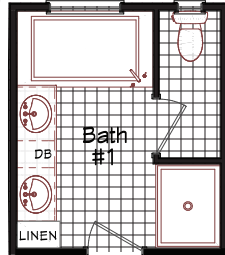

Nadine

Coronado Series

1,306 SQ. FT. (Approximate) 3 Bedroom, 2 Bath

Last Updated: 1-24-24

Optional Glamor Bath

THE HOME OUTLET
890 N. Arizona Ave.
Chandler, AZ 85225

TheHomeOutletAZ.com | 1-800-965-5401

IMPORTANT: Alta Cima Corp reserves the right to modify, cancel or substitute products or features of this event at any time without prior notice or obligation. Pictures and other promotional materials are representative and may depict or contain floor plans, square footages, elevations, options, upgrades, extra design features, decorations, floor coverings, specialty light fixtures, custom paint and wall coverings, window treatments, landscaping, sound and alarm systems, furnishings, appliances, and other designer/decorator features and amenities that are not included as part of the home and/or may not be available at all locations. Home, pricing and community information is subject to change, and homes to prior sale, at any time without notice or obligation. ©2020 Alta Cima Corp. All rights reserved.