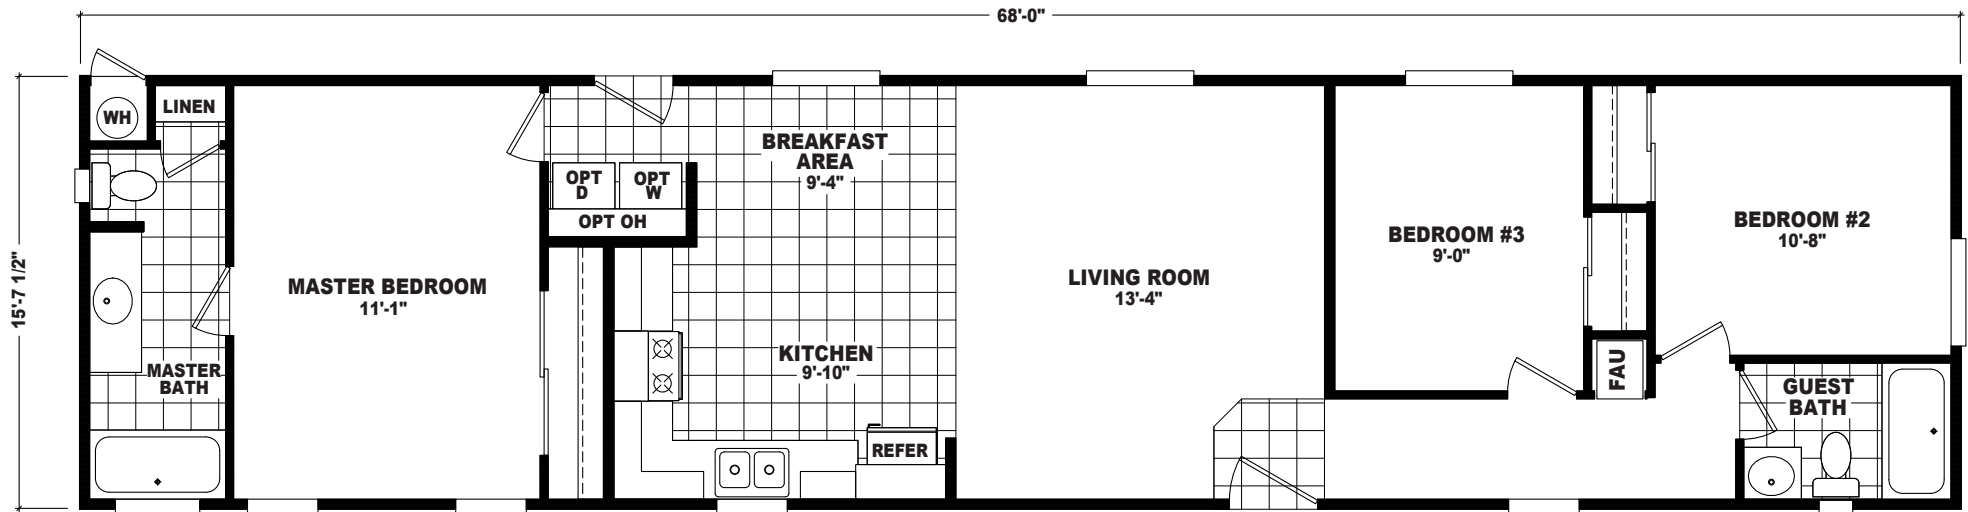

Olivewood

Economy Plus Series

3 Bedroom, 2 Bath
Approx. 1,062 Sq. Ft.

Last Updated: 7-19-18

For Detailed Directions See Map On Our Website

I authorize The Home Outlet to build my house, per this plan.

X _____
Customer Signature/Date