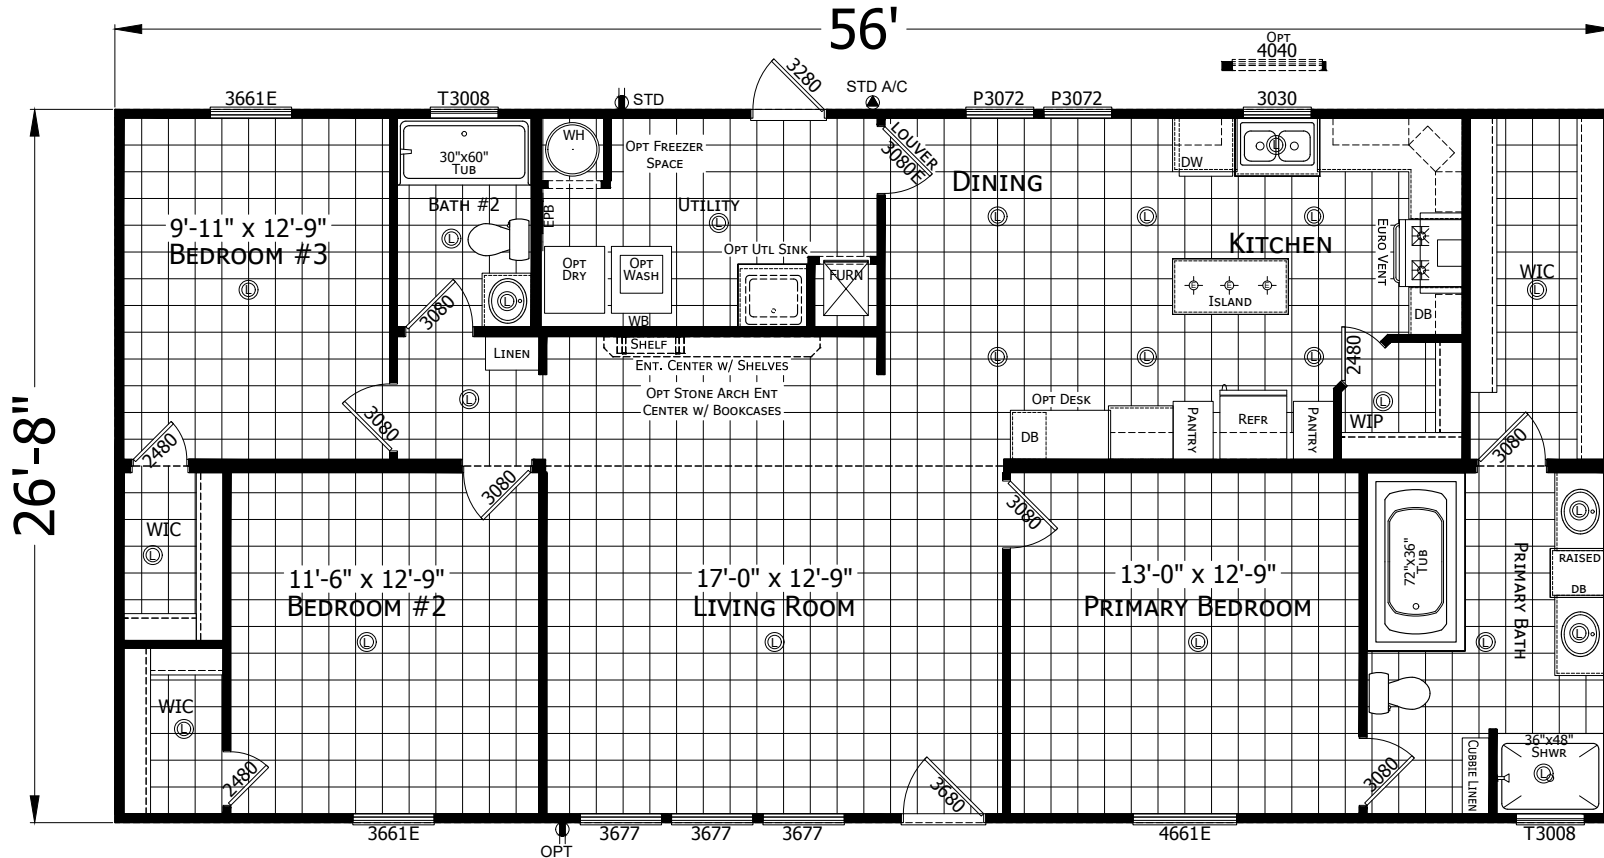

# Patton

Champion Select Series - Multi Section

1,493 SQ. FT. (Approximate) 3 Bedroom, 2 Bath

Last Updated: 3-10-22

**FACTORY EXPO HOME CENTERS**  
501A S. Burleson Blvd.  
Burleson, TX 76028

**FactoryDirectTexas.com | 1-800-965-3721**