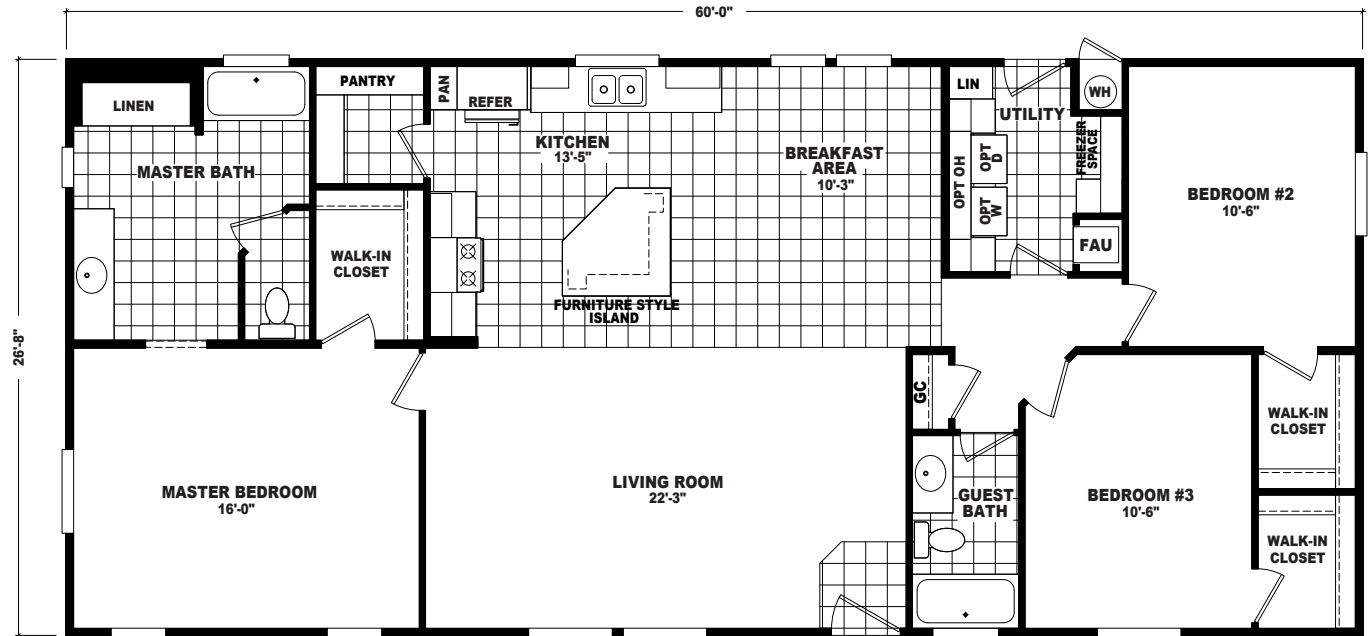

# Plomosa

Mountain Ridge Series

3 Bedrooms, 2 Baths  
Approx. 1,600 Sq. Ft.

Last Updated: 1-9-2020

**OPTIONAL LUX BATH**

**OPTIONAL 4'x 6' CERAMIC TILE SHOWER WITH SHOWER SPA**

**The Home Outlet** • Tucson  
890 North Arizona Avenue  
Chandler, Arizona 85225