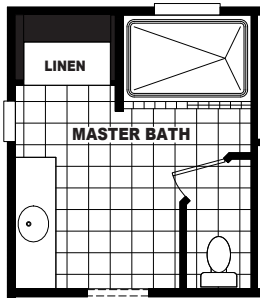

# Plomosa

Mountain Ridge Series

3 Bedrooms, 2 Baths  
Approx. 1,600 Sq. Ft.

Last Updated: 1-9-2020

**OPTIONAL LUX BATH**

**OPTIONAL 4'x 6' CERAMIC TILE SHOWER WITH SHOWER SPA**

**The Home Outlet** • Tucson  
890 North Arizona Avenue  
Chandler, Arizona 85225