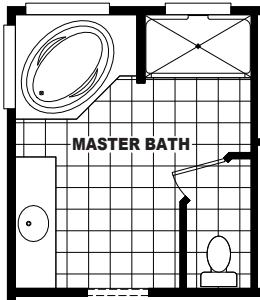

# Plomosa

Mountain Ridge Series

3 Bedrooms, 2 Baths  
Approx. 1,600 Sq. Ft.

Last Updated: 1-9-2020

**OPTIONAL LUX BATH**

**OPTIONAL 4'x 6' CERAMIC TILE SHOWER WITH SHOWER SPA**

**The Home Outlet** • Tucson  
890 North Arizona Avenue  
Chandler, Arizona 85225