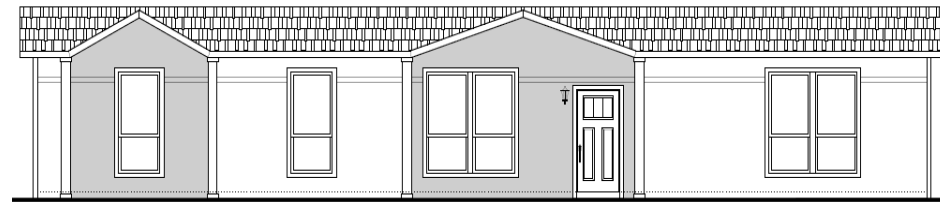

Raffaele

The Harmony Series

1,980 SQ. FT. (Approximate) 4 Bedroom, 2 Bath

Last Updated: 4-26-24

THE HOME OUTLET
890 N. Arizona Ave.
Chandler, AZ 85225

TheHomeOutletAZ.com | 1-800-965-5401

IMPORTANT: Alta Cima Corp reserves the right to modify, cancel or substitute products or features of this event at any time without prior notice or obligation. Pictures and other promotional materials are representative and may depict or contain floor plans, square footages, elevations, options, upgrades, extra design features, decorations, floor coverings, specialty light fixtures, custom paint and wall coverings, window treatments, landscaping, sound and alarm systems, furnishings, appliances, and other designer/decorator features and amenities that are not included as part of the home and/or may not be available at all locations. Home, pricing and community information is subject to change, and homes to prior sale, at any time without notice or obligation. ©2020 Alta Cima Corp. All rights reserved.