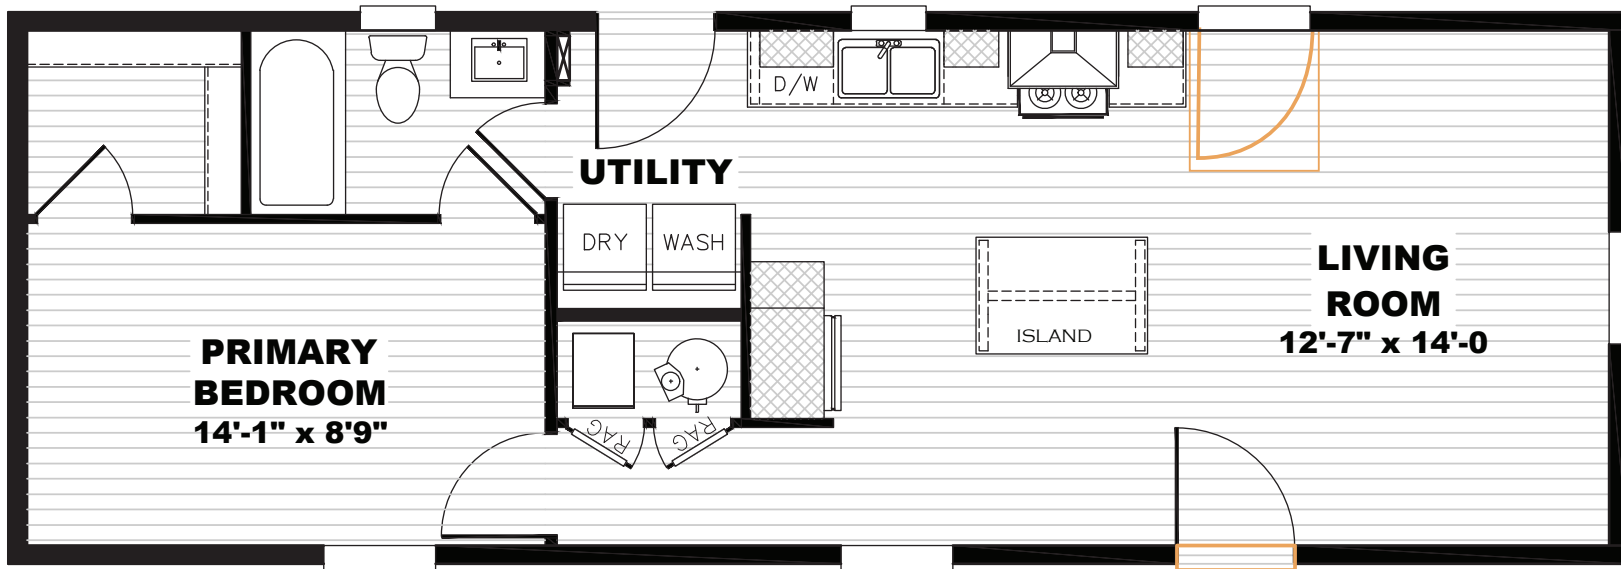

# Rochdale

Tempo Series - Single Section

660 SQ. FT. (Approximate) 1 Bedroom, 1 Bath

Last Updated: 10-2-24

Note: This home includes a walk-in shower.  
(Tub/Shower as shown is not available)

Alternate Door Location Available