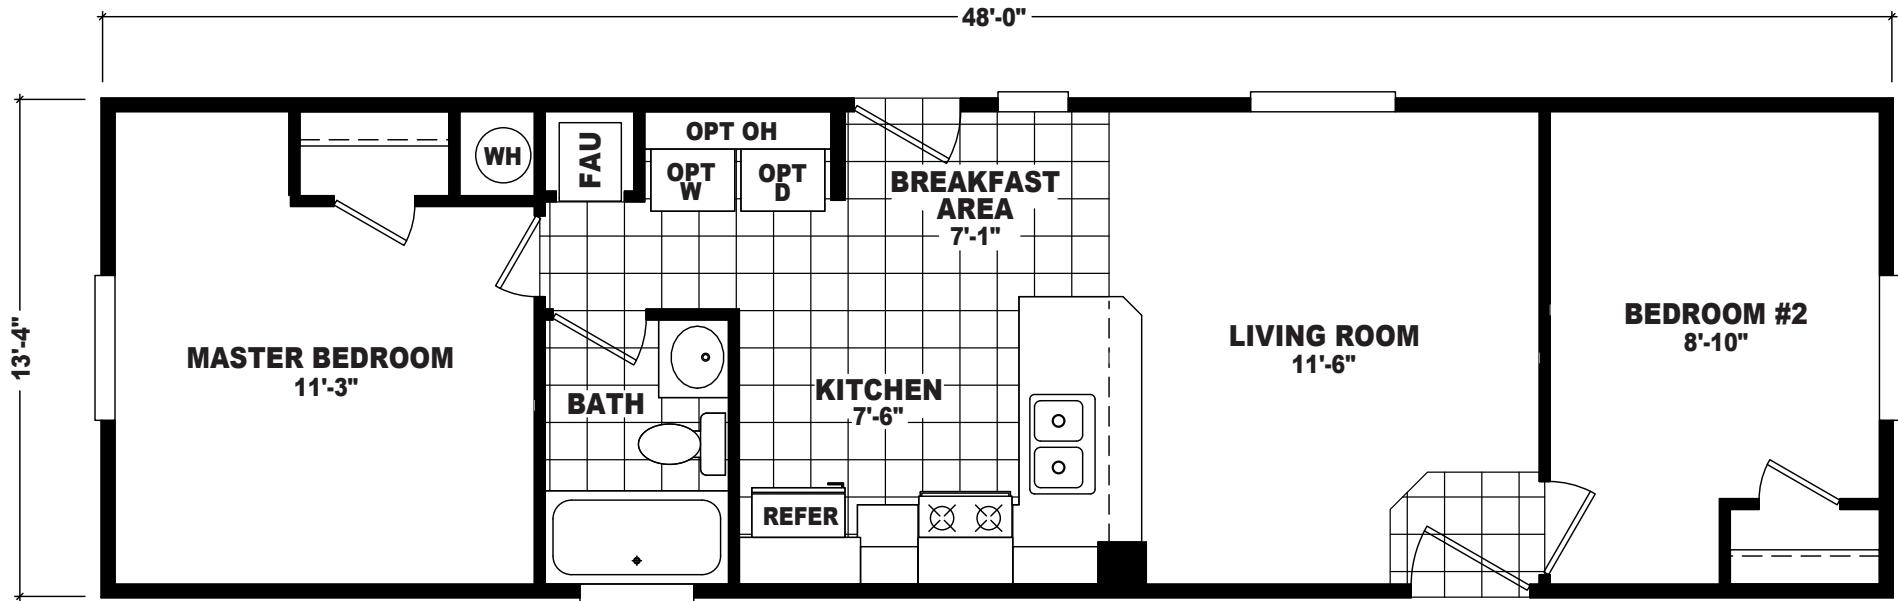

# Rosita

Economy Plus Series

2 Bedroom, 1 Bath  
Approx. 640 Sq. Ft.

Last Updated: 7-19-18

**The Home Outlet** • Tucson  
890 North Arizona Avenue  
Chandler, Arizona 85225

For Detailed Directions See Map On Our Website