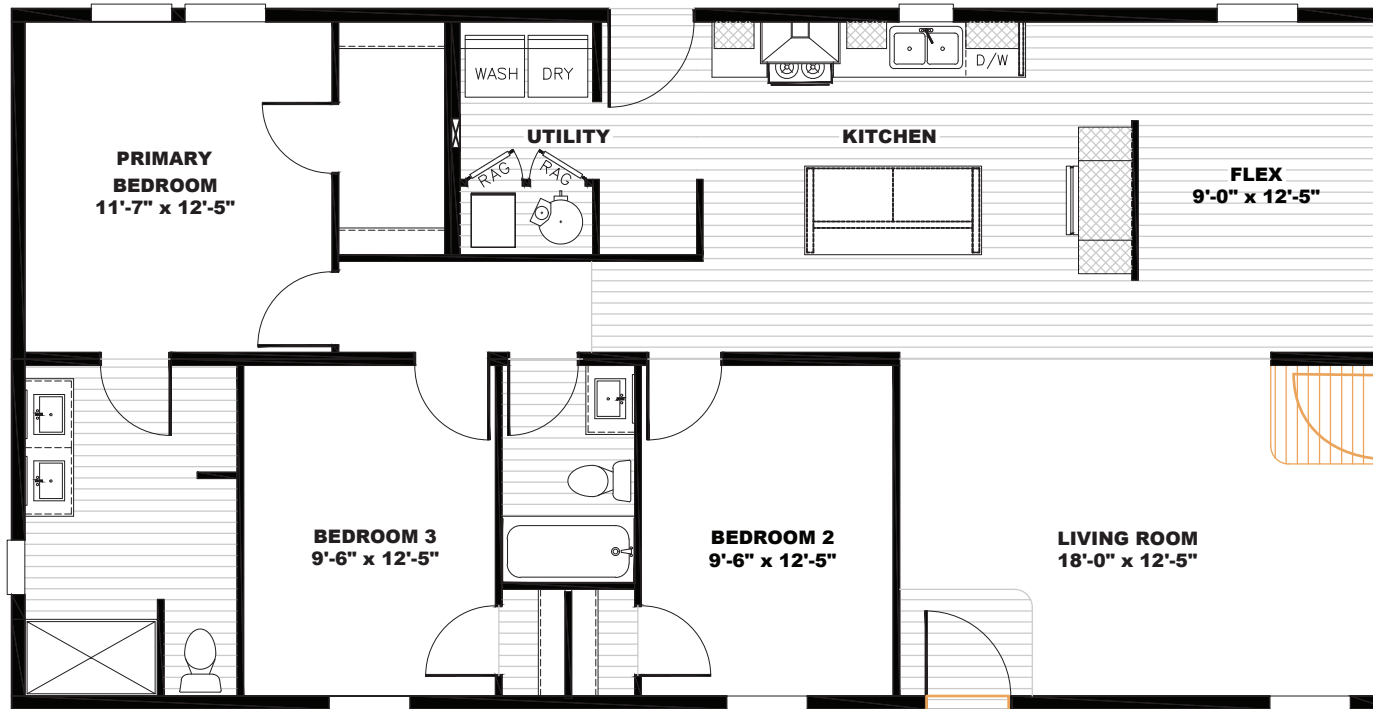

# Rudyard

Tempo Series - Multi Section

1,369 SQ. FT. (Approximate) 3 Bedroom, 2 Bath

Last Updated: 7-10-23

Alternate Door Location Available

**THE HOME OUTLET**  
890 N. Arizona Ave.  
Chandler, AZ 85225

**TheHomeOutletAZ.com | 1-800-965-5401**