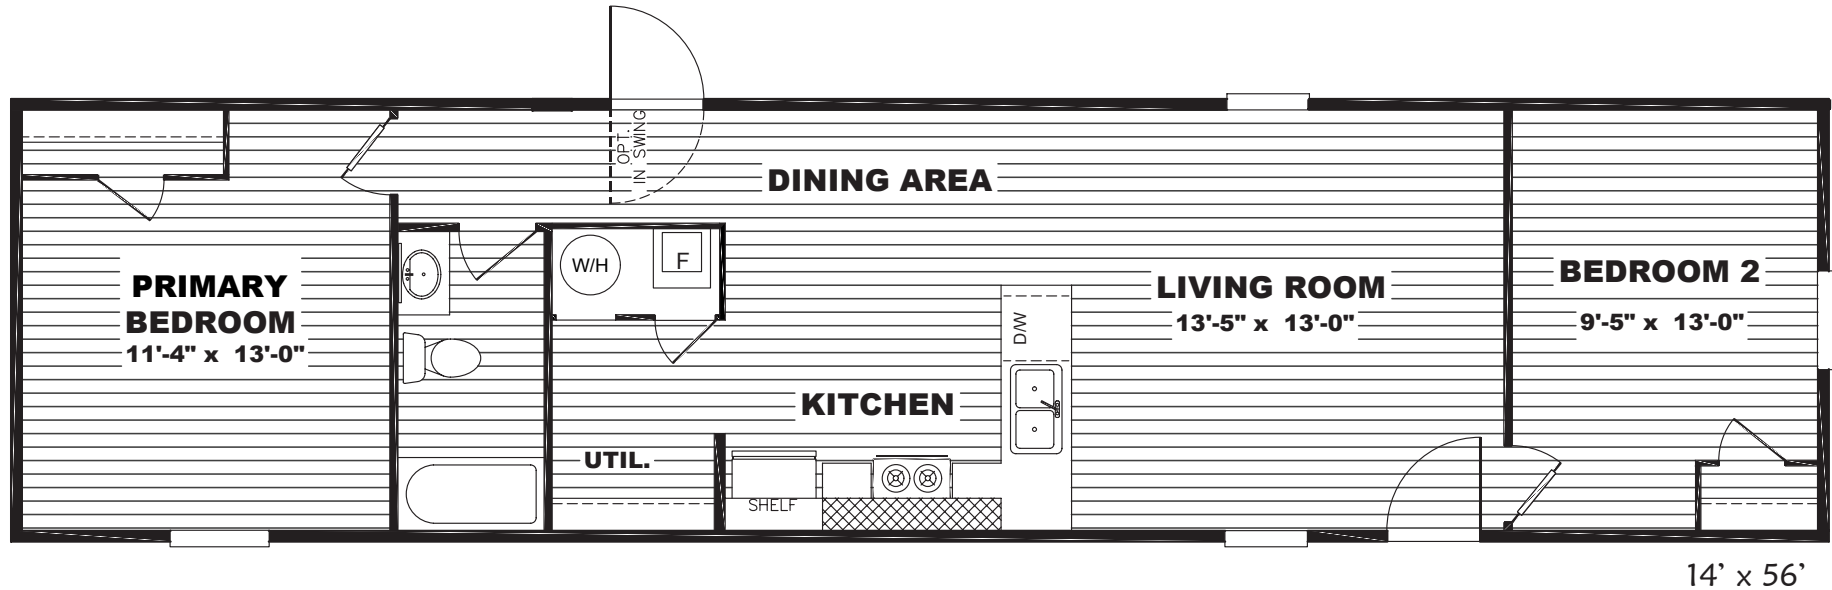

Sandspring

TRU Homes Series - Single Section

765 SQ. FT. (Approximate) 2 Bedroom, 1 Bath

Last Updated: 9-13-22

THE HOME OUTLET
890 N. Arizona Ave.
Chandler, AZ 85225

TheHomeOutletAZ.com | 1-800-965-5401

IMPORTANT: Alta Cima Corp reserves the right to modify, cancel or substitute products or features of this event at any time without prior notice or obligation. Pictures and other promotional materials are representative and may depict or contain floor plans, square footages, elevations, options, upgrades, extra design features, decorations, floor coverings, specialty light fixtures, custom paint and wall coverings, window treatments, landscaping, sound and alarm systems, furnishings, appliances, and other designer/decorator features and amenities that are not included as part of the home and/or may not be available at all locations. Home, pricing and community information is subject to change, and homes to prior sale, at any time without notice or obligation. ©2020 Alta Cima Corp. All rights reserved.