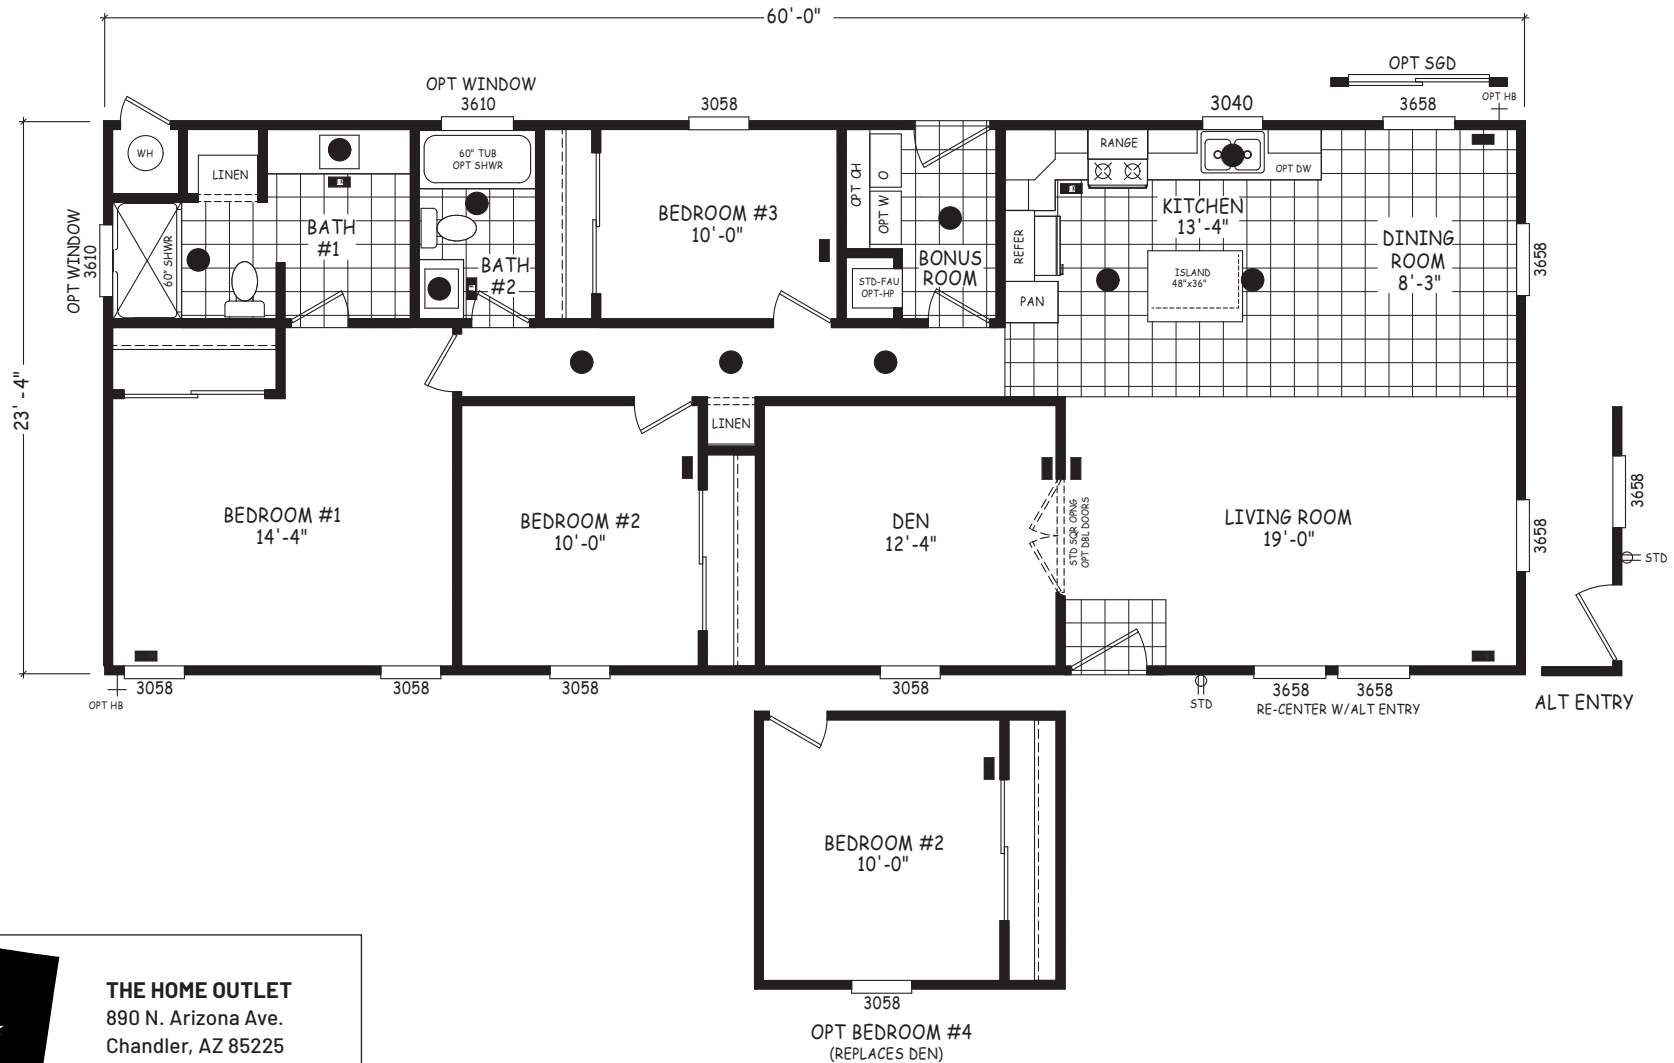

Seeley

Edge Series

1,400 SQ. FT. (Approximate) 3 Bedroom, 2 Bath

Last Updated: 5-8-24

THE HOME OUTLET
890 N. Arizona Ave.
Chandler, AZ 85225

TheHomeOutletAZ.com | 1-800-965-5401

IMPORTANT: Alta Cima Corp reserves the right to modify, cancel or substitute products or features of this event at any time without prior notice or obligation. Pictures and other promotional materials are representative and may depict or contain floor plans, square footages, elevations, options, upgrades, extra design features, decorations, floor coverings, specialty light fixtures, custom paint and wall coverings, window treatments, landscaping, sound and alarm systems, furnishings, appliances, and other designer/decorator features and amenities that are not included as part of the home and/or may not be available at all locations. Home, pricing and community information is subject to change, and homes to prior sale, at any time without notice or obligation. ©2020 Alta Cima Corp. All rights reserved.