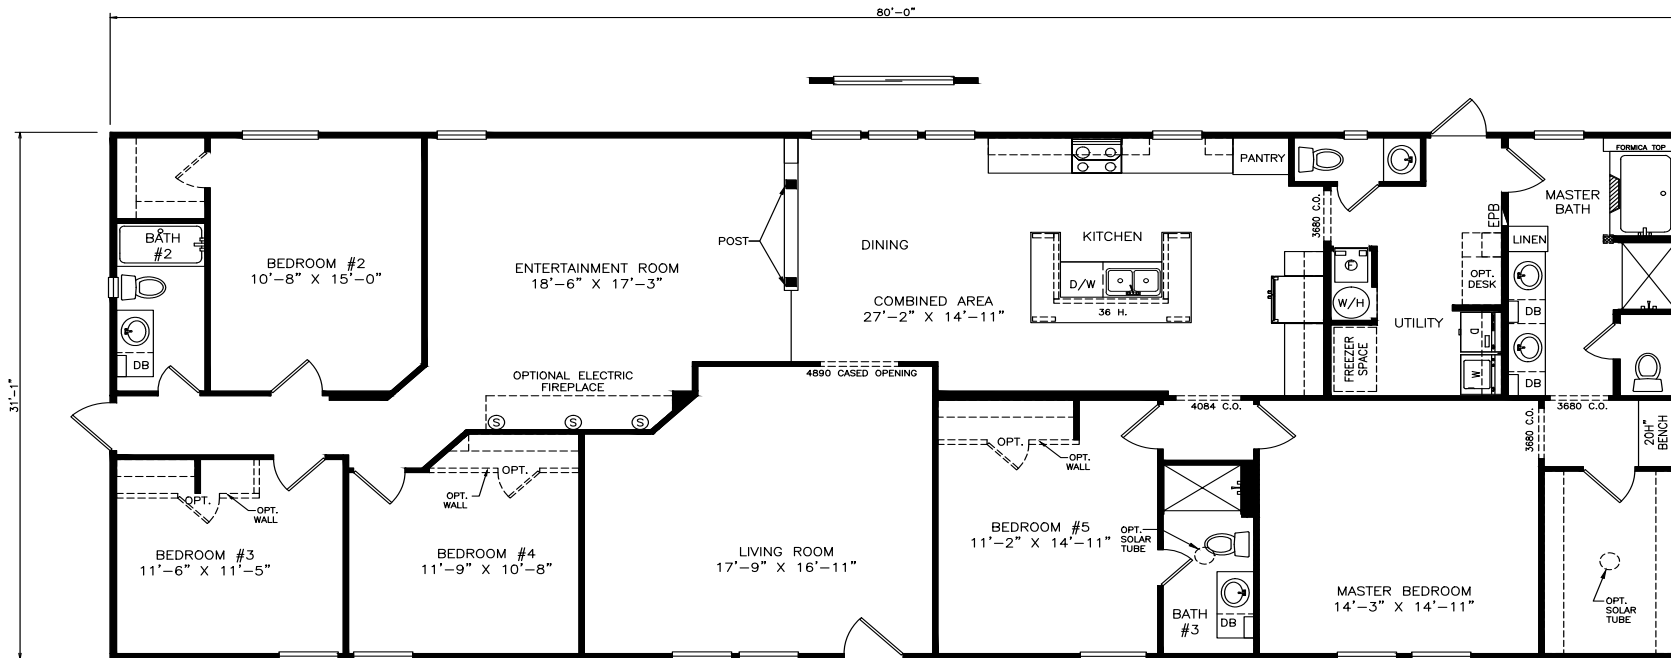

Severn

Classic Series - Multi Section

2,494 SQ. FT. (Approximate) 5 Bedrooms, 3.5 Baths

Last Updated: 6-17-21

THE HOME OUTLET
890 N. Arizona Ave.
Chandler, AZ 85225

TheHomeOutletAZ.com | 1-800-965-5401

IMPORTANT: Alta Cima Corp reserves the right to modify, cancel or substitute products or features of this event at any time without prior notice or obligation. Pictures and other promotional materials are representative and may depict or contain floor plans, square footages, elevations, options, upgrades, extra design features, decorations, floor coverings, specialty light fixtures, custom paint and wall coverings, window treatments, landscaping, sound and alarm systems, furnishings, appliances, and other designer/decorator features and amenities that are not included as part of the home and/or may not be available at all locations. Home, pricing and community information is subject to change, and homes to prior sale, at any time without notice or obligation. ©2020 Alta Cima Corp. All rights reserved.