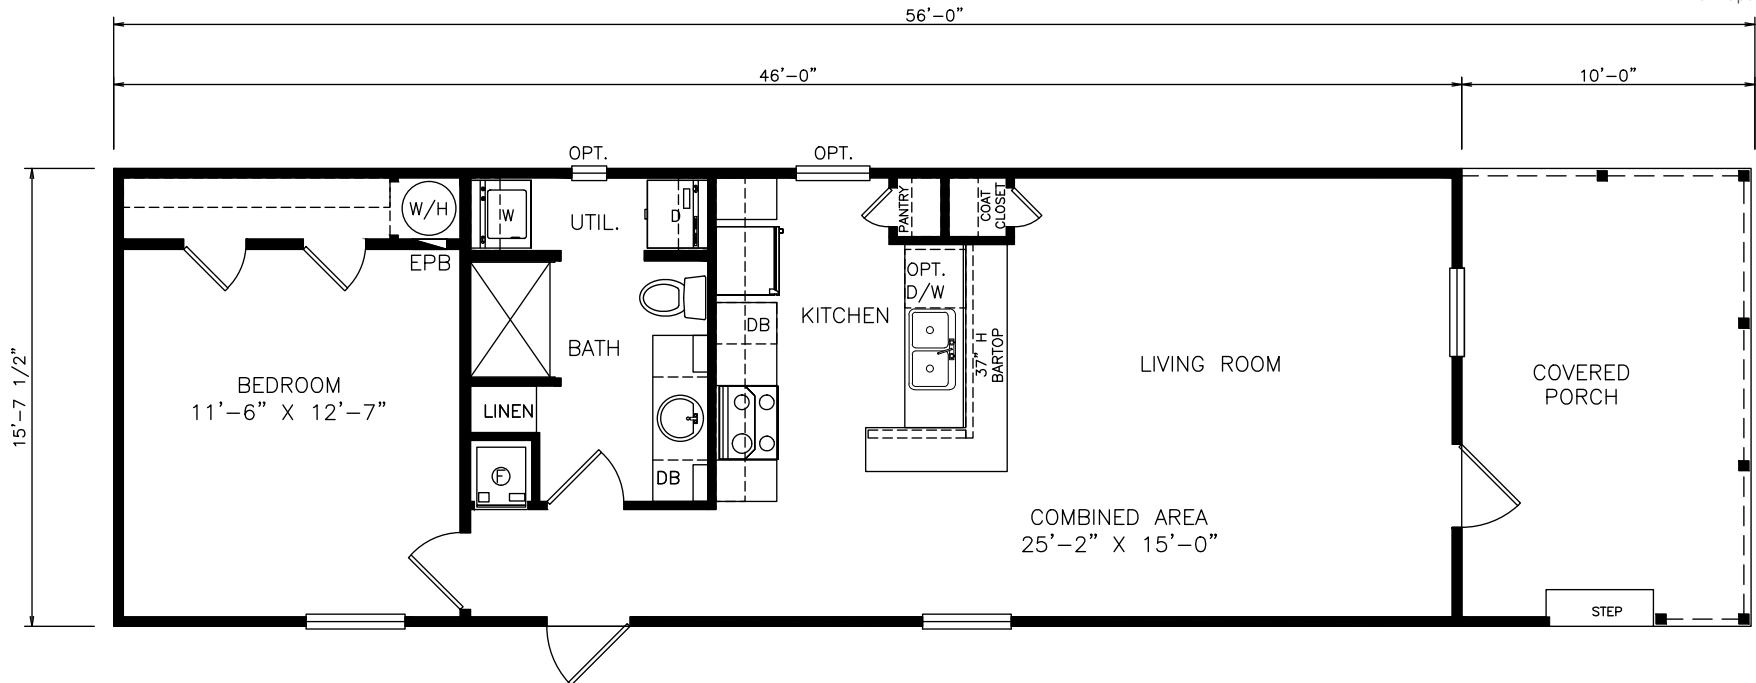

Shiloh

Heritage Series - Single Section

880 SQ. FT. (Approximate) 1 Bedroom, 1 Bath

Last Updated: 6-22-21

THE HOME OUTLET
890 N. Arizona Ave.
Chandler, AZ 85225

TheHomeOutletAZ.com | 1-800-965-5401

IMPORTANT: Alta Cima Corp reserves the right to modify, cancel or substitute products or features of this event at any time without prior notice or obligation. Pictures and other promotional materials are representative and may depict or contain floor plans, square footages, elevations, options, upgrades, extra design features, decorations, floor coverings, specialty light fixtures, custom paint and wall coverings, window treatments, landscaping, sound and alarm systems, furnishings, appliances, and other designer/decorator features and amenities that are not included as part of the home and/or may not be available at all locations. Home, pricing and community information is subject to change, and homes to prior sale, at any time without notice or obligation. ©2020 Alta Cima Corp. All rights reserved.