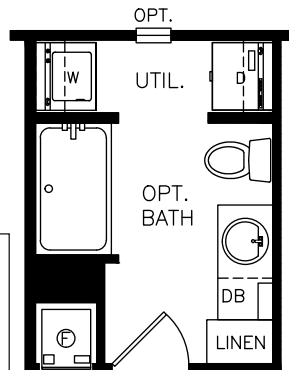

Shiloh

Heritage Series - Single Section

880 SQ. FT. (Approximate) 1 Bedroom, 1 Bath

Last Updated: 6-22-21

THE HOME OUTLET
890 N. Arizona Ave.
Chandler, AZ 85225

TheHomeOutletAZ.com | 1-800-965-5401

IMPORTANT: Alta Cima Corp reserves the right to modify, cancel or substitute products or features of this event at any time without prior notice or obligation. Pictures and other promotional materials are representative and may depict or contain floor plans, square footages, elevations, options, upgrades, extra design features, decorations, floor coverings, specialty light fixtures, custom paint and wall coverings, window treatments, landscaping, sound and alarm systems, furnishings, appliances, and other designer/decorator features and amenities that are not included as part of the home and/or may not be available at all locations. Home, pricing and community information is subject to change, and homes to prior sale, at any time without notice or obligation. ©2020 Alta Cima Corp. All rights reserved.