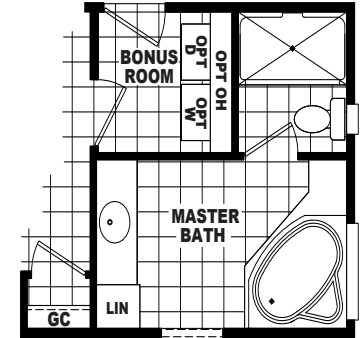

Sierra

Value Series

3 Bedroom, 2 Bath
Approx. 1,280 Sq. Ft.

Last Updated: 11-6-13

OPT FLASH BATH

The Home Outlet • Tucson
890 North Arizona Avenue
Chandler, Arizona 85225

For Detailed Directions See Map On Our Website