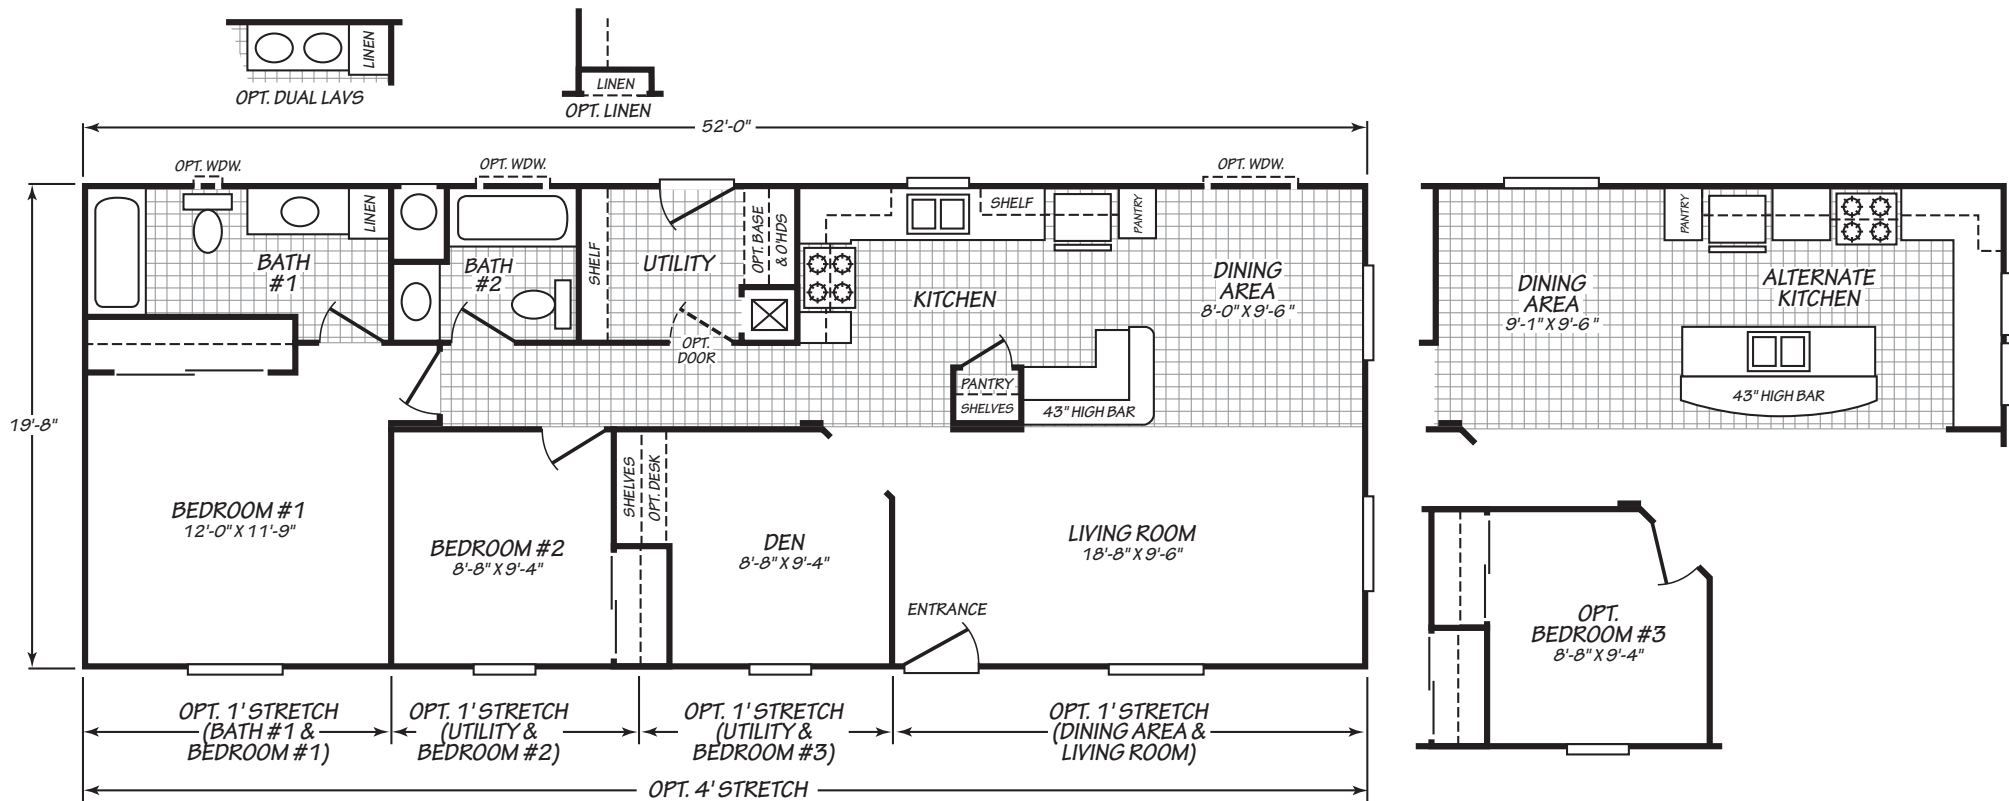

Solstice

Canyon Lake Series

1,022 SQ. FT. (Approximate) 2 Bedroom, 2 Bath

Last Updated: 10-11-24

THE HOME OUTLET
890 N. Arizona Ave.
Chandler, AZ 85225

TheHomeOutletAZ.com | 1-800-965-5401

IMPORTANT: Alta Cima Corp reserves the right to modify, cancel or substitute products or features of this event at any time without prior notice or obligation. Pictures and other promotional materials are representative and may depict or contain floor plans, square footages, elevations, options, upgrades, extra design features, decorations, floor coverings, specialty light fixtures, custom paint and wall coverings, window treatments, landscaping, sound and alarm systems, furnishings, appliances, and other designer/decorator features and amenities that are not included as part of the home and/or may not be available at all locations. Home, pricing and community information is subject to change, and homes to prior sale, at any time without notice or obligation. ©2020 Alta Cima Corp. All rights reserved.