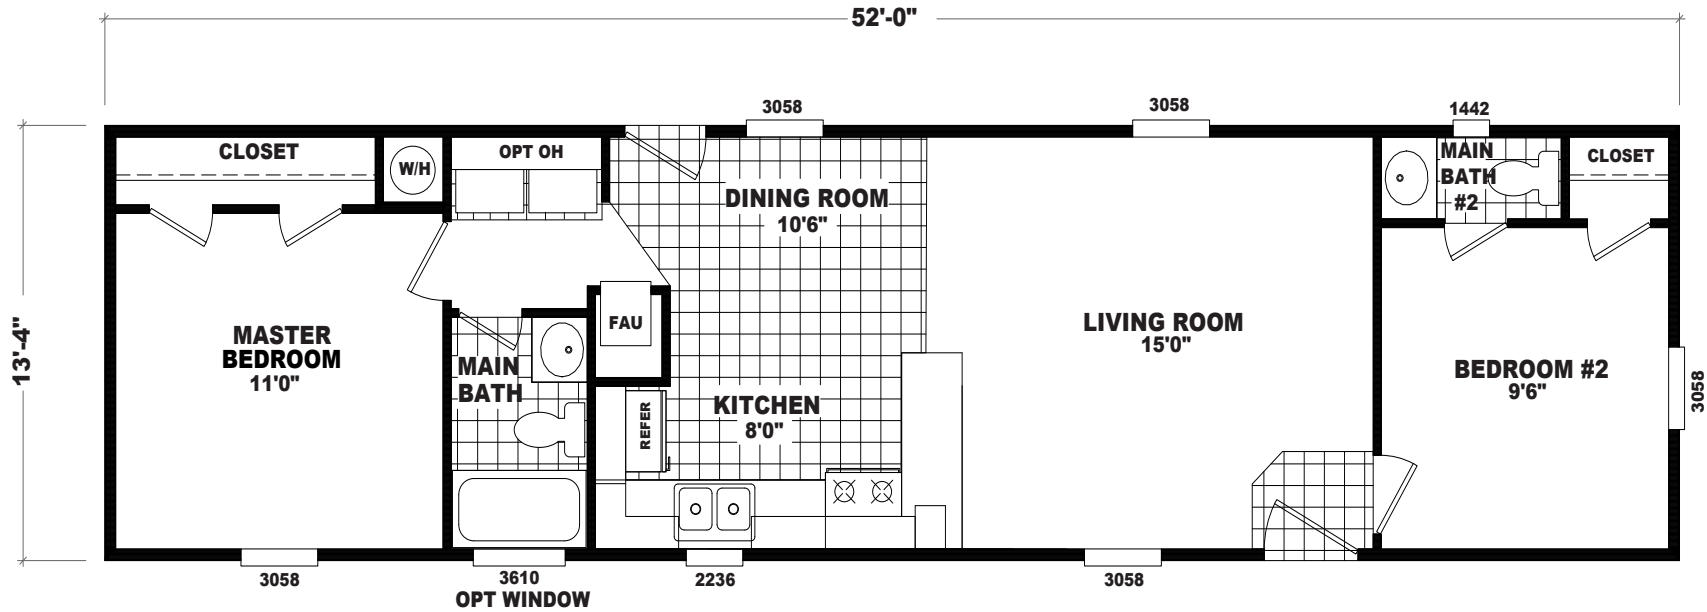

# Sylvane

GS Series

693 SQ. FT. (Approximate) 2 Bedroom, 2 Bath

Last Updated: 10-30-20

**THE HOME OUTLET**  
890 N. Arizona Ave.  
Chandler, AZ 85225

**TheHomeOutletAZ.com | 1-800-965-5401**

**IMPORTANT:** Alta Cima Corp reserves the right to modify, cancel or substitute products or features of this event at any time without prior notice or obligation. Pictures and other promotional materials are representative and may depict or contain floor plans, square footages, elevations, options, upgrades, extra design features, decorations, floor coverings, specialty light fixtures, custom paint and wall coverings, window treatments, landscaping, sound and alarm systems, furnishings, appliances, and other designer/decorator features and amenities that are not included as part of the home and/or may not be available at all locations. Home, pricing and community information is subject to change, and homes to prior sale, at any time without notice or obligation. ©2020 Alta Cima Corp. All rights reserved.