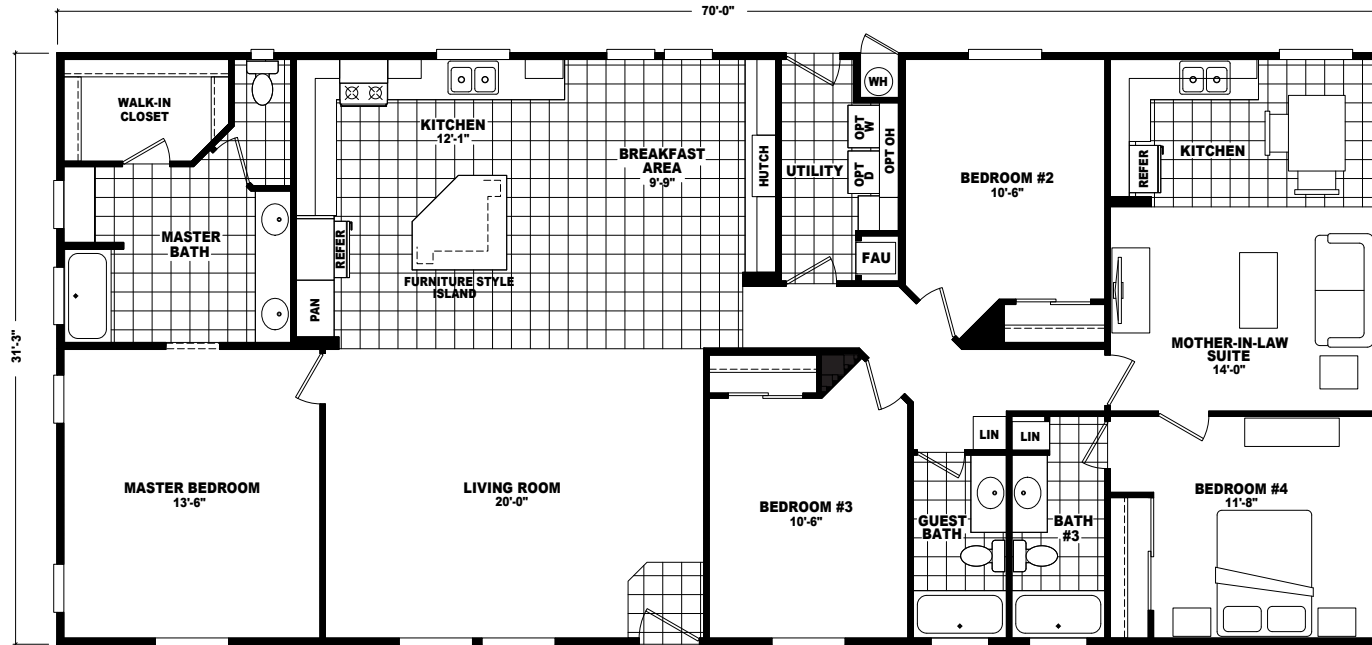

Tenby

Mountain Ridge Series

4 Bedrooms, 2 Baths
Approx. 2,187 Sq. Ft.

Last Updated: 1-9-2020

OPTIONAL LUX BATH

OPTIONAL 4'x 6' CERAMIC TILE SHOWER WITH SHOWER SPA

The Home Outlet • Tucson
890 North Arizona Avenue
Chandler, Arizona 85225