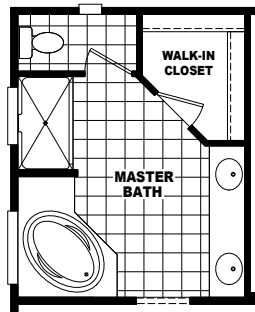

Tenby

Mountain Ridge Series

4 Bedrooms, 2 Baths
Approx. 2,187 Sq. Ft.

Last Updated: 1-9-2020

OPTIONAL LUX BATH

OPTIONAL 4'x 6' CERAMIC TILE SHOWER WITH SHOWER SPA

The Home Outlet • Tucson
890 North Arizona Avenue
Chandler, Arizona 85225