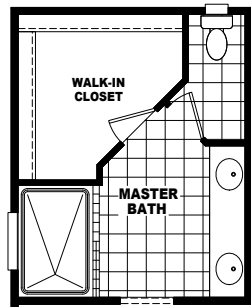

Tenby

Mountain Ridge Series

4 Bedrooms, 2 Baths
Approx. 2,187 Sq. Ft.

Last Updated: 1-9-2020

OPTIONAL LUX BATH

OPTIONAL 4'x 6' CERAMIC TILE SHOWER WITH SHOWER SPA

The Home Outlet • Tucson
890 North Arizona Avenue
Chandler, Arizona 85225