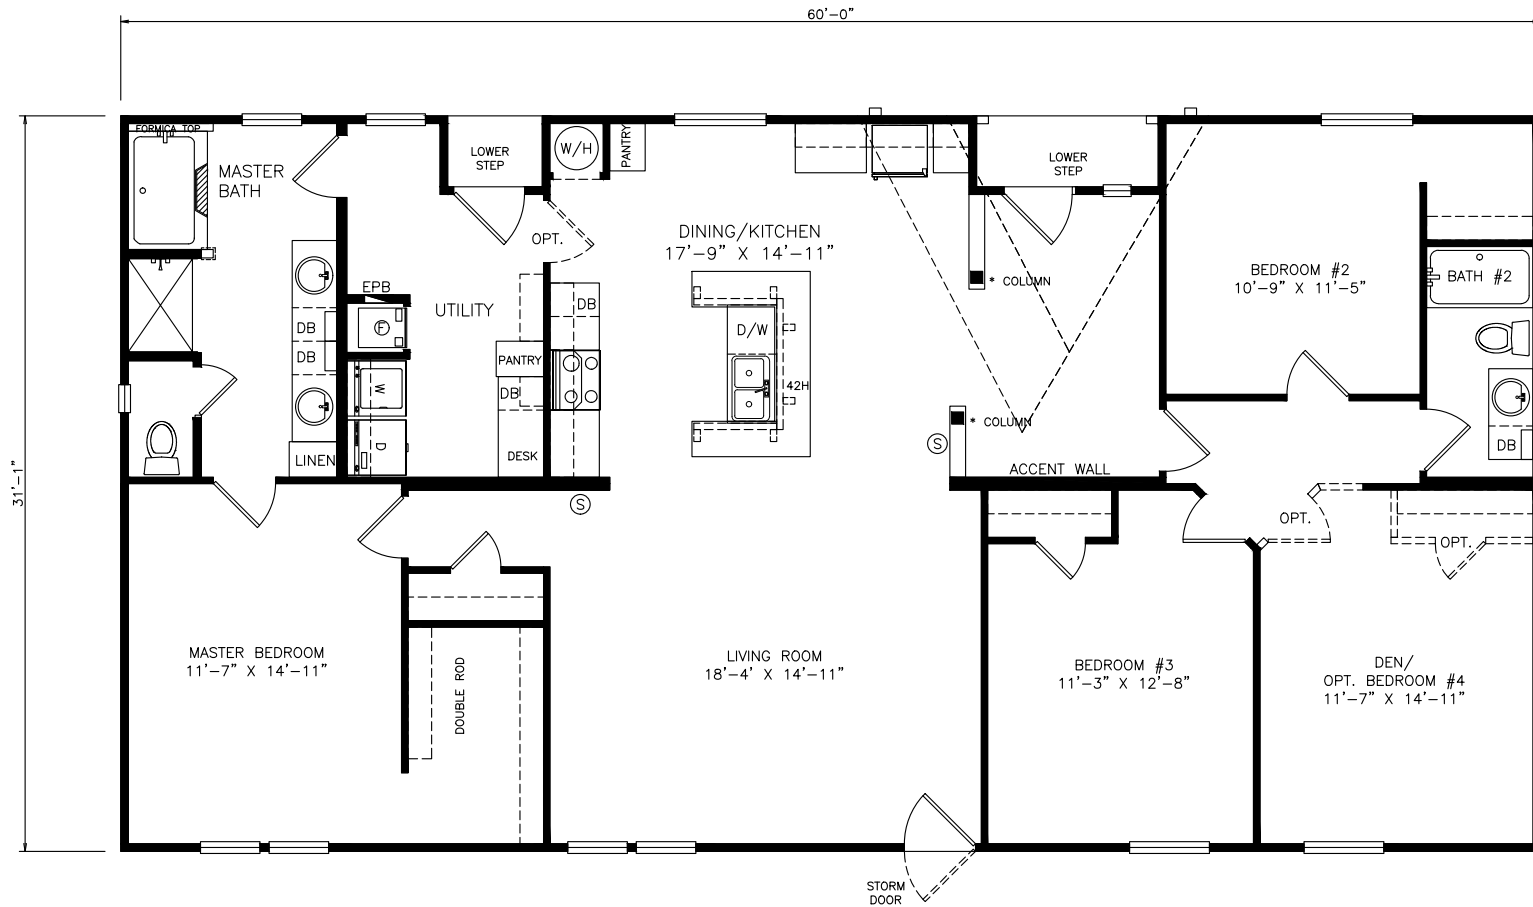

Treeline

Heritage Series - Multi Section

1,865 SQ. FT. (Approximate) 3 Bedrooms, 2 Baths

Last Updated: 6-24-21

THE HOME OUTLET
890 N. Arizona Ave.
Chandler, AZ 85225

TheHomeOutletAZ.com | 1-800-965-5401

IMPORTANT: Alta Cima Corp reserves the right to modify, cancel or substitute products or features of this event at any time without prior notice or obligation. Pictures and other promotional materials are representative and may depict or contain floor plans, square footages, elevations, options, upgrades, extra design features, decorations, floor coverings, specialty light fixtures, custom paint and wall coverings, window treatments, landscaping, sound and alarm systems, furnishings, appliances, and other designer/decorator features and amenities that are not included as part of the home and/or may not be available at all locations. Home, pricing and community information is subject to change, and homes to prior sale, at any time without notice or obligation. ©2020 Alta Cima Corp. All rights reserved.