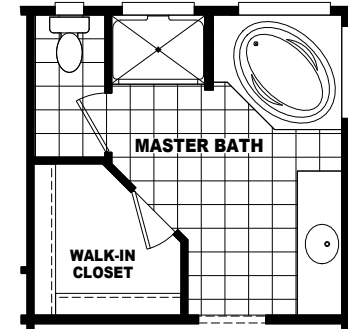

Truxton

Mountain Ridge Series

3 Bedrooms, 2 Baths
Approx. 1,493 Sq. Ft.

Last Updated: 1-9-2020

OPTIONAL LUX BATH

OPTIONAL 4'x 6' CERAMIC TILE SHOWER WITH SHOWER SPA

The Home Outlet • Tucson
890 North Arizona Avenue
Chandler, Arizona 85225