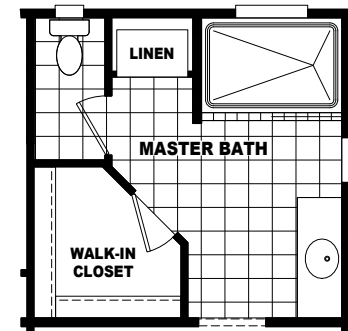

Truxton

Mountain Ridge Series

3 Bedrooms, 2 Baths
Approx. 1,493 Sq. Ft.

Last Updated: 1-9-2020

OPTIONAL LUX BATH

OPTIONAL 4'x 6' CERAMIC TILE SHOWER WITH SHOWER SPA

The Home Outlet • Tucson
890 North Arizona Avenue
Chandler, Arizona 85225