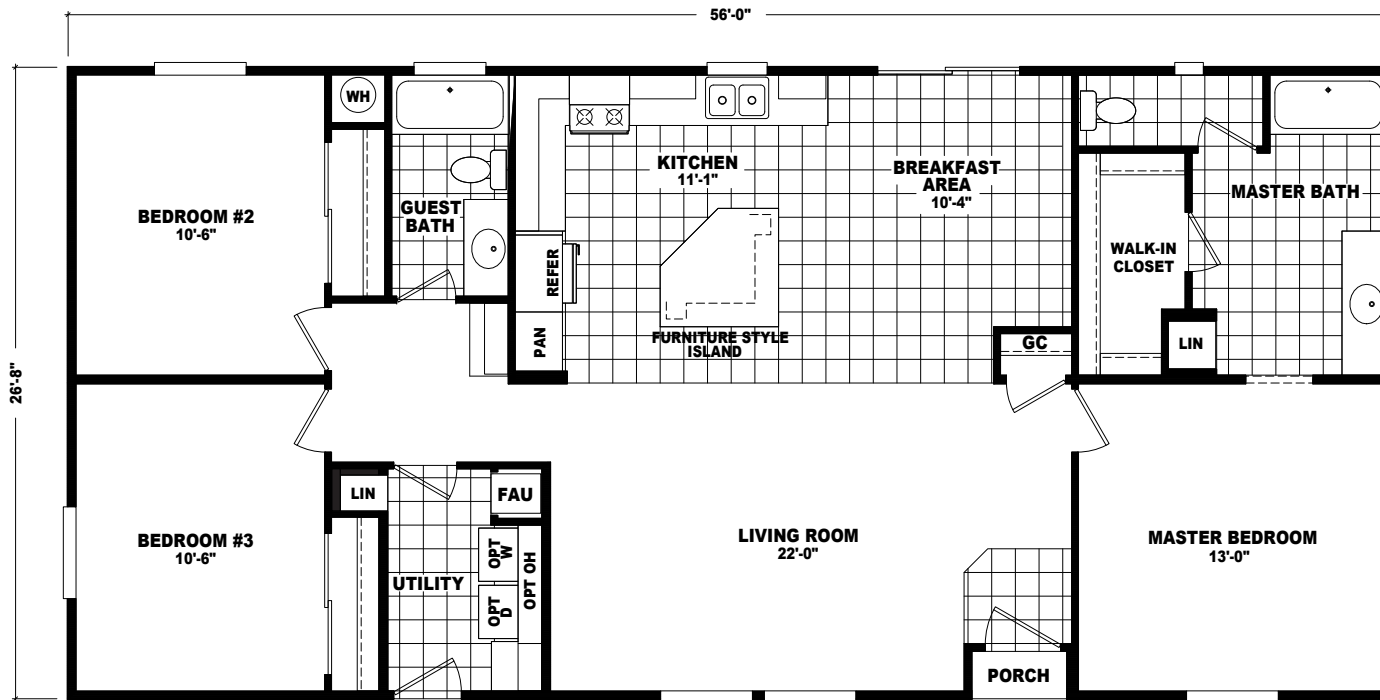

Truxton

Mountain Ridge Series

3 Bedrooms, 2 Baths
Approx. 1,493 Sq. Ft.

Last Updated: 1-9-2020

OPTIONAL LUX BATH

OPTIONAL 4'x 6' CERAMIC TILE SHOWER WITH SHOWER SPA

The Home Outlet • Tucson
890 North Arizona Avenue
Chandler, Arizona 85225