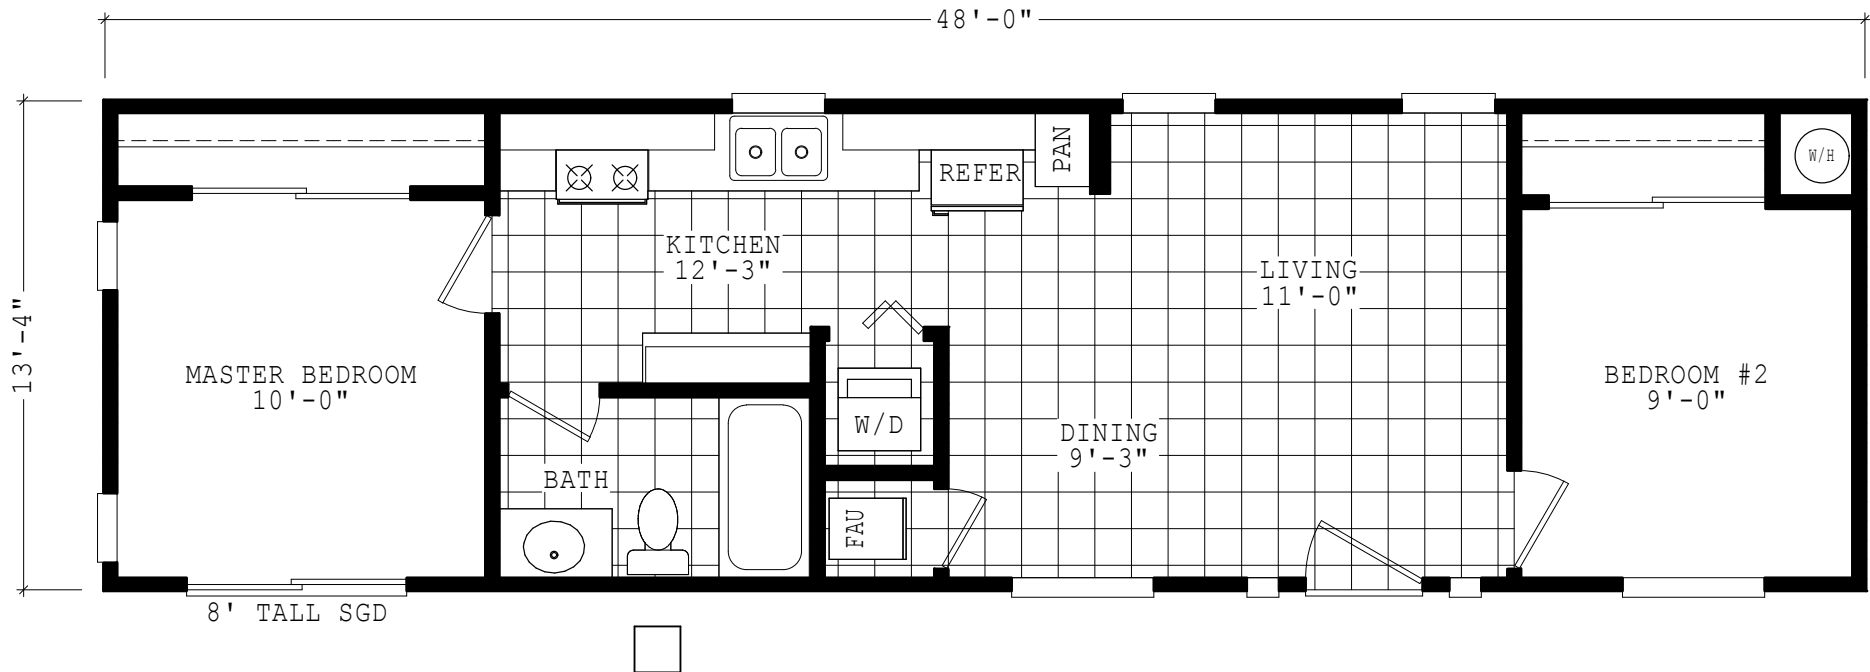

Turon

Accessory Dwellings Series

640 SQ. FT. (Approximate) 2 Bedroom, 1 Bath

Last Updated: 2-9-23

THE HOME OUTLET
890 N. Arizona Ave.
Chandler, AZ 85225

TheHomeOutletAZ.com | 1-800-965-5401

IMPORTANT: Alta Cima Corp reserves the right to modify, cancel or substitute products or features of this event at any time without prior notice or obligation. Pictures and other promotional materials are representative and may depict or contain floor plans, square footages, elevations, options, upgrades, extra design features, decorations, floor coverings, specialty light fixtures, custom paint and wall coverings, window treatments, landscaping, sound and alarm systems, furnishings, appliances, and other designer/decorator features and amenities that are not included as part of the home and/or may not be available at all locations. Home, pricing and community information is subject to change, and homes to prior sale, at any time without notice or obligation. ©2020 Alta Cima Corp. All rights reserved.