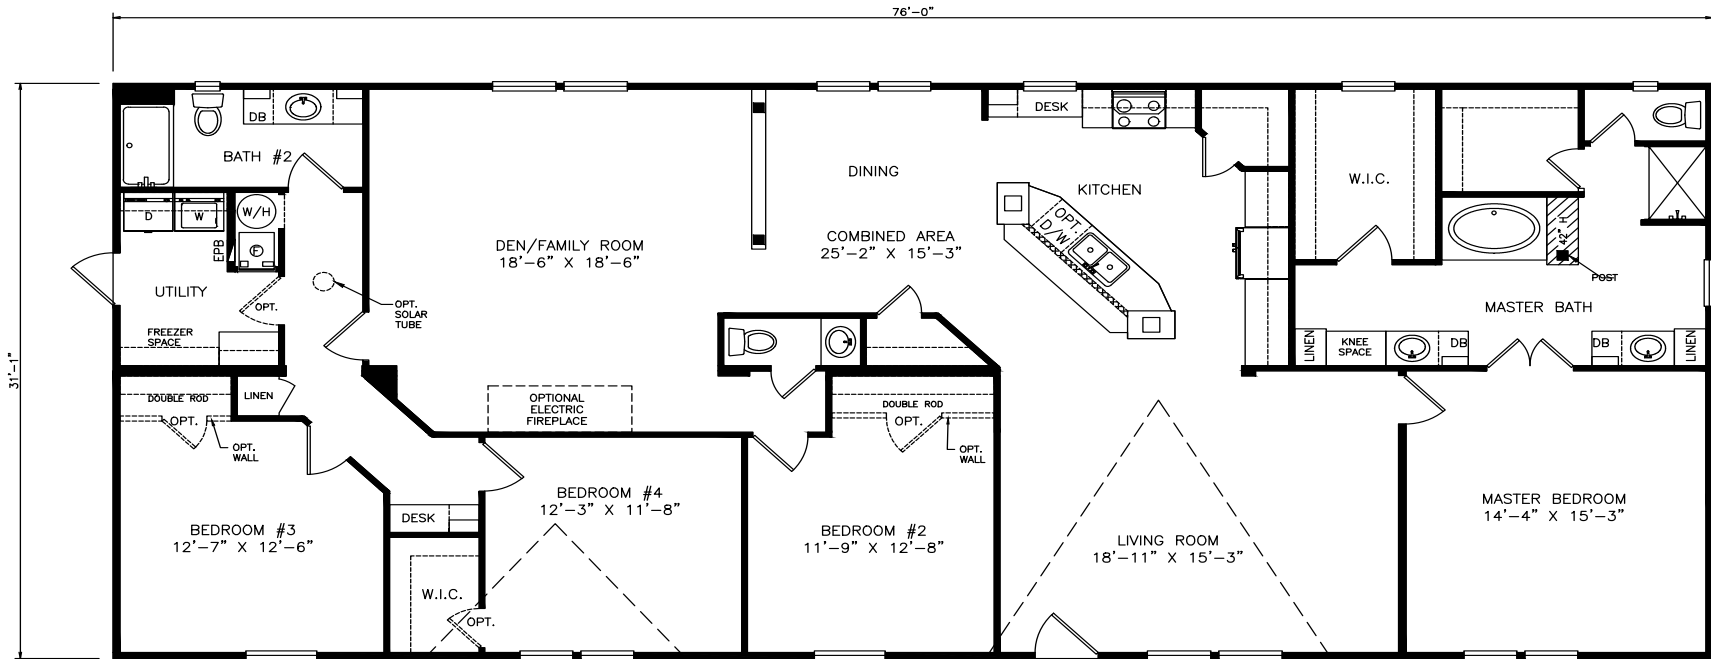

# Walsh

Classic Series - Multi Section

2,369 SQ. FT. (Approximate) 4 Bedrooms, 2.5 Baths

Last Updated: 6-17-21

OPT. UTILITY SINK

**THE HOME OUTLET**  
890 N. Arizona Ave.  
Chandler, AZ 85225

**TheHomeOutletAZ.com | 1-800-965-5401**