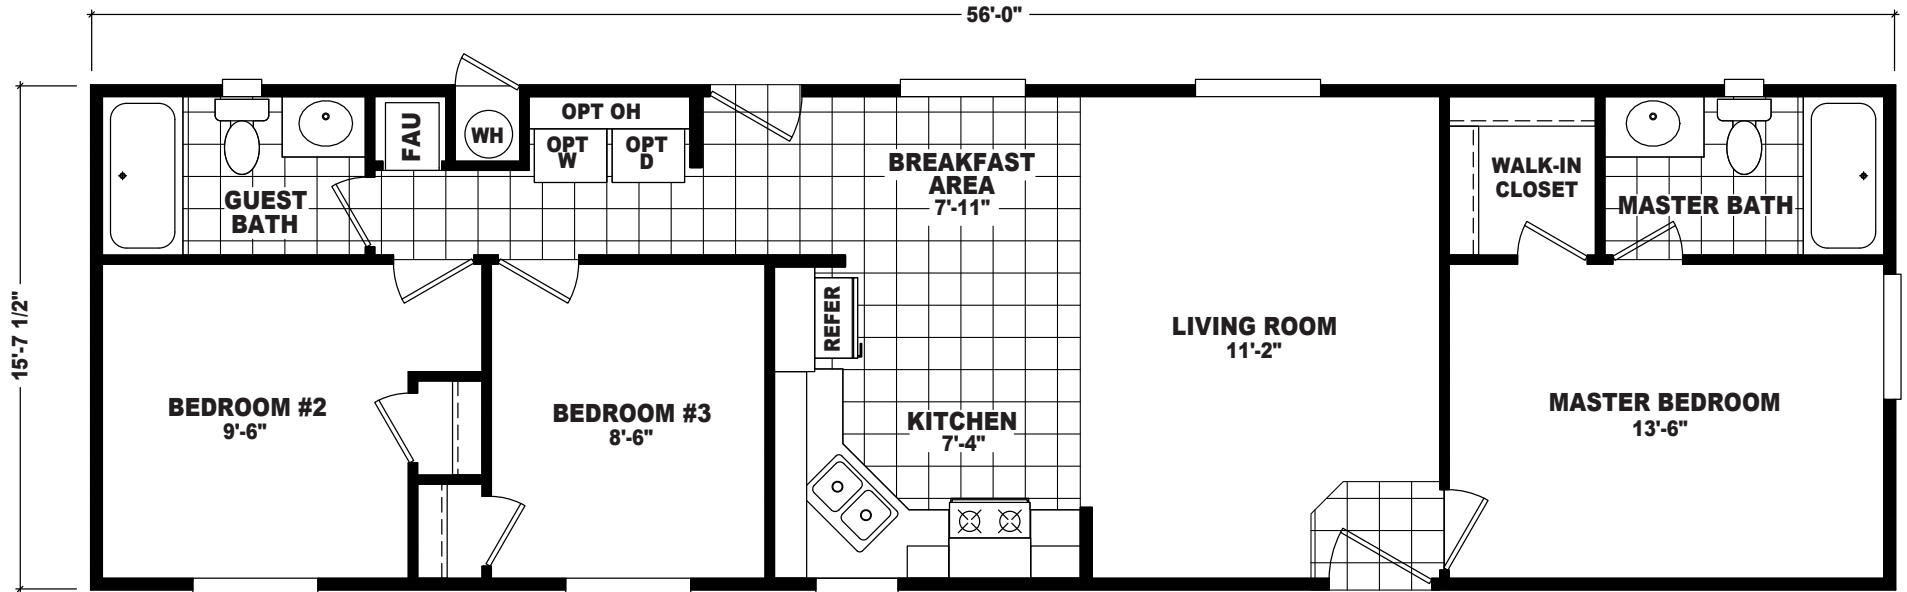

Wesleyan

Economy Plus Series

3 Bedroom, 2 Bath
Approx. 875 Sq. Ft.

Last Updated: 7-19-18

For Detailed Directions See Map On Our Website

I authorize The Home Outlet to build my house, per this plan.

X _____
Customer Signature/Date