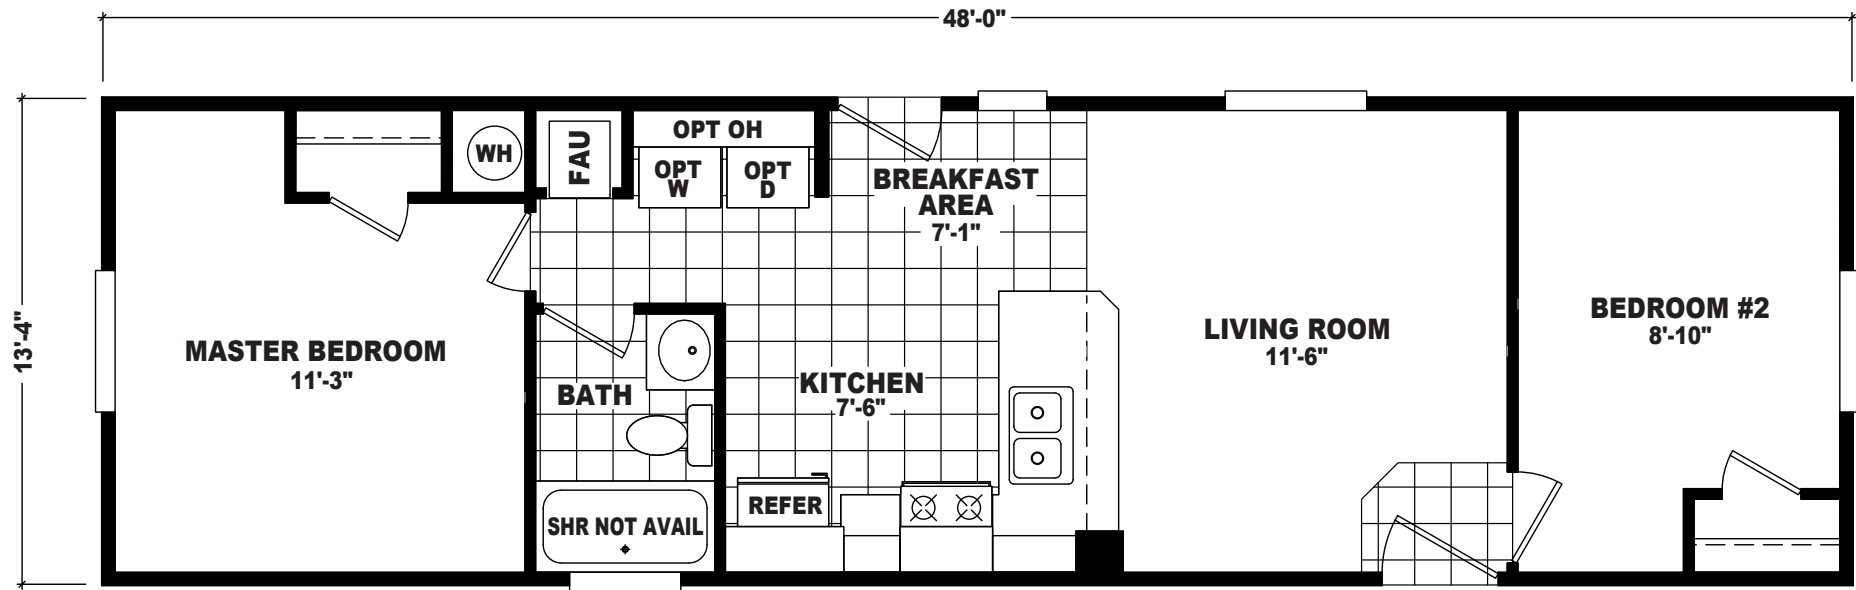

Wheeling

EP Single Section Series

640 SQ. FT. (Approximate) 2 Bedroom, 1 Bath

Last Updated: 9-19-22

THE HOME OUTLET
890 N. Arizona Ave.
Chandler, AZ 85225

TheHomeOutletAZ.com | 1-800-965-5401

IMPORTANT: Alta Cima Corp reserves the right to modify, cancel or substitute products or features of this event at any time without prior notice or obligation. Pictures and other promotional materials are representative and may depict or contain floor plans, square footages, elevations, options, upgrades, extra design features, decorations, floor coverings, specialty light fixtures, custom paint and wall coverings, window treatments, landscaping, sound and alarm systems, furnishings, appliances, and other designer/decorator features and amenities that are not included as part of the home and/or may not be available at all locations. Home, pricing and community information is subject to change, and homes to prior sale, at any time without notice or obligation. ©2020 Alta Cima Corp. All rights reserved.