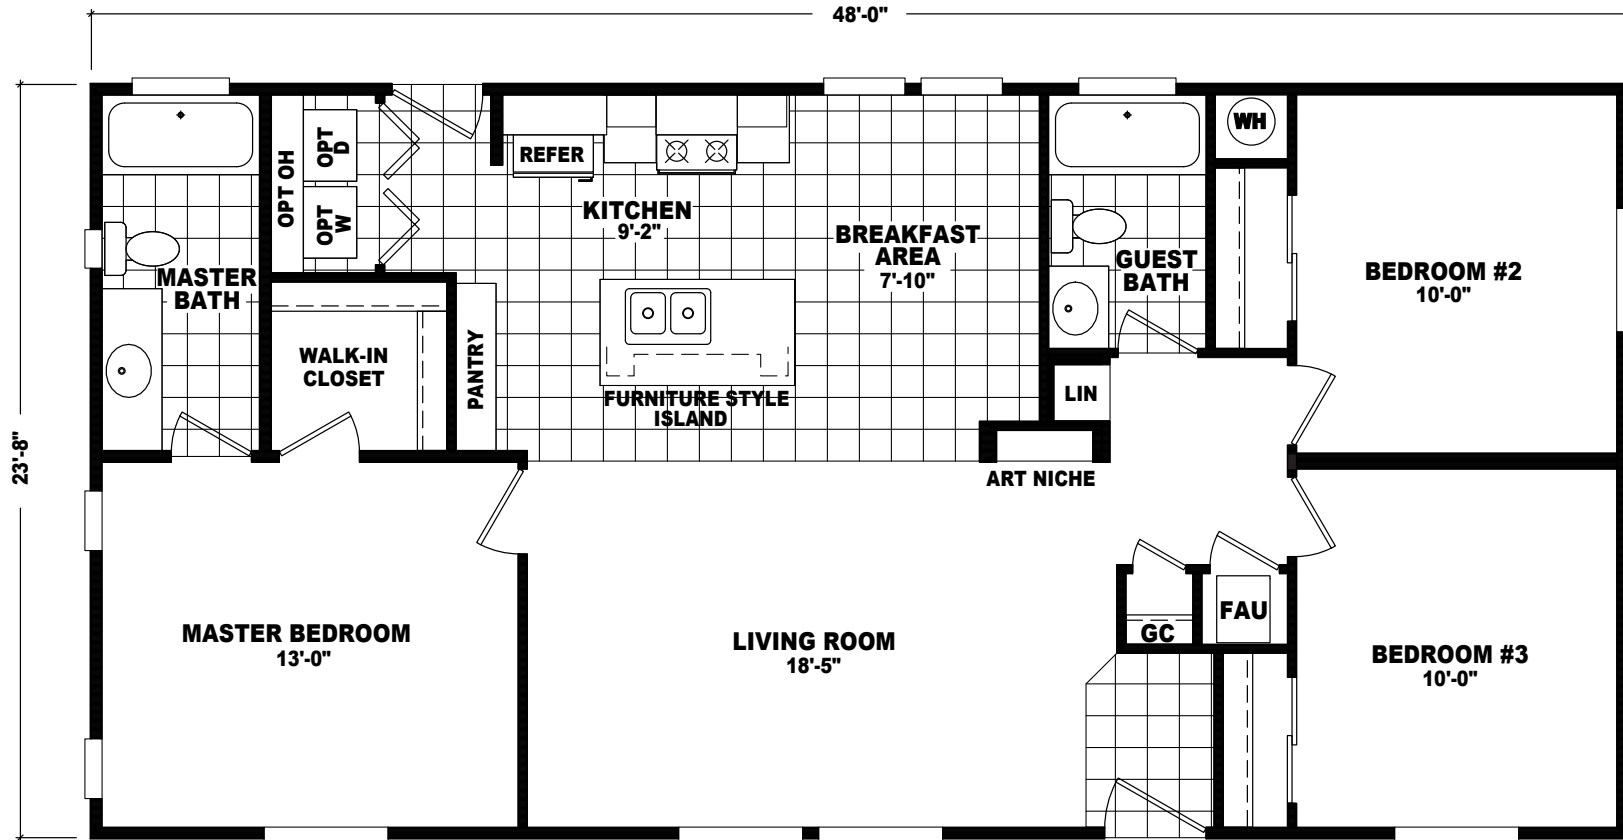

Wilder

Value Series

1,136 SQ. FT. (Approximate) 3 Bedrooms, 2 Baths

Last Updated: 3-1-22

THE HOME OUTLET
890 N. Arizona Ave.
Chandler, AZ 85225

TheHomeOutletAZ.com | 1-800-965-5401

IMPORTANT: Alta Cima Corp reserves the right to modify, cancel or substitute products or features of this event at any time without prior notice or obligation. Pictures and other promotional materials are representative and may depict or contain floor plans, square footages, elevations, options, upgrades, extra design features, decorations, floor coverings, specialty light fixtures, custom paint and wall coverings, window treatments, landscaping, sound and alarm systems, furnishings, appliances, and other designer/decorator features and amenities that are not included as part of the home and/or may not be available at all locations. Home, pricing and community information is subject to change, and homes to prior sale, at any time without notice or obligation. ©2020 Alta Cima Corp. All rights reserved.