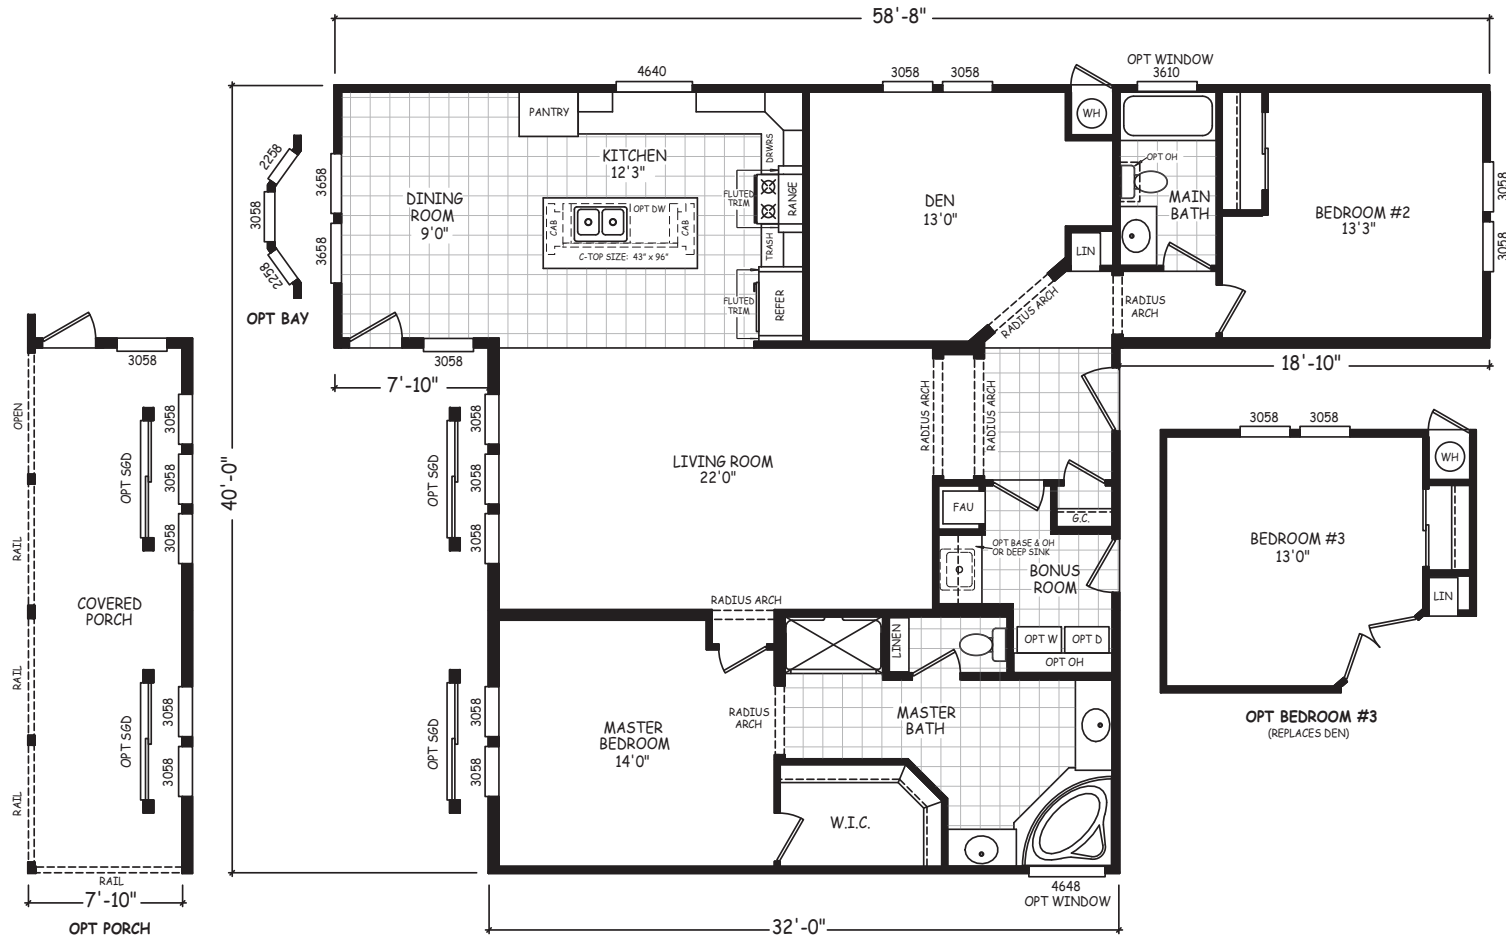

# Winchester

Desert Edge Series - Triplewides

3 Bedroom, 2 Bath  
Approx. 1,632 Sq. Ft.

Last Updated: 1-23-20

The Home Outlet • Tucson  
890 North Arizona Avenue  
Chandler, Arizona 85225

For Detailed Directions See Map On Our Website